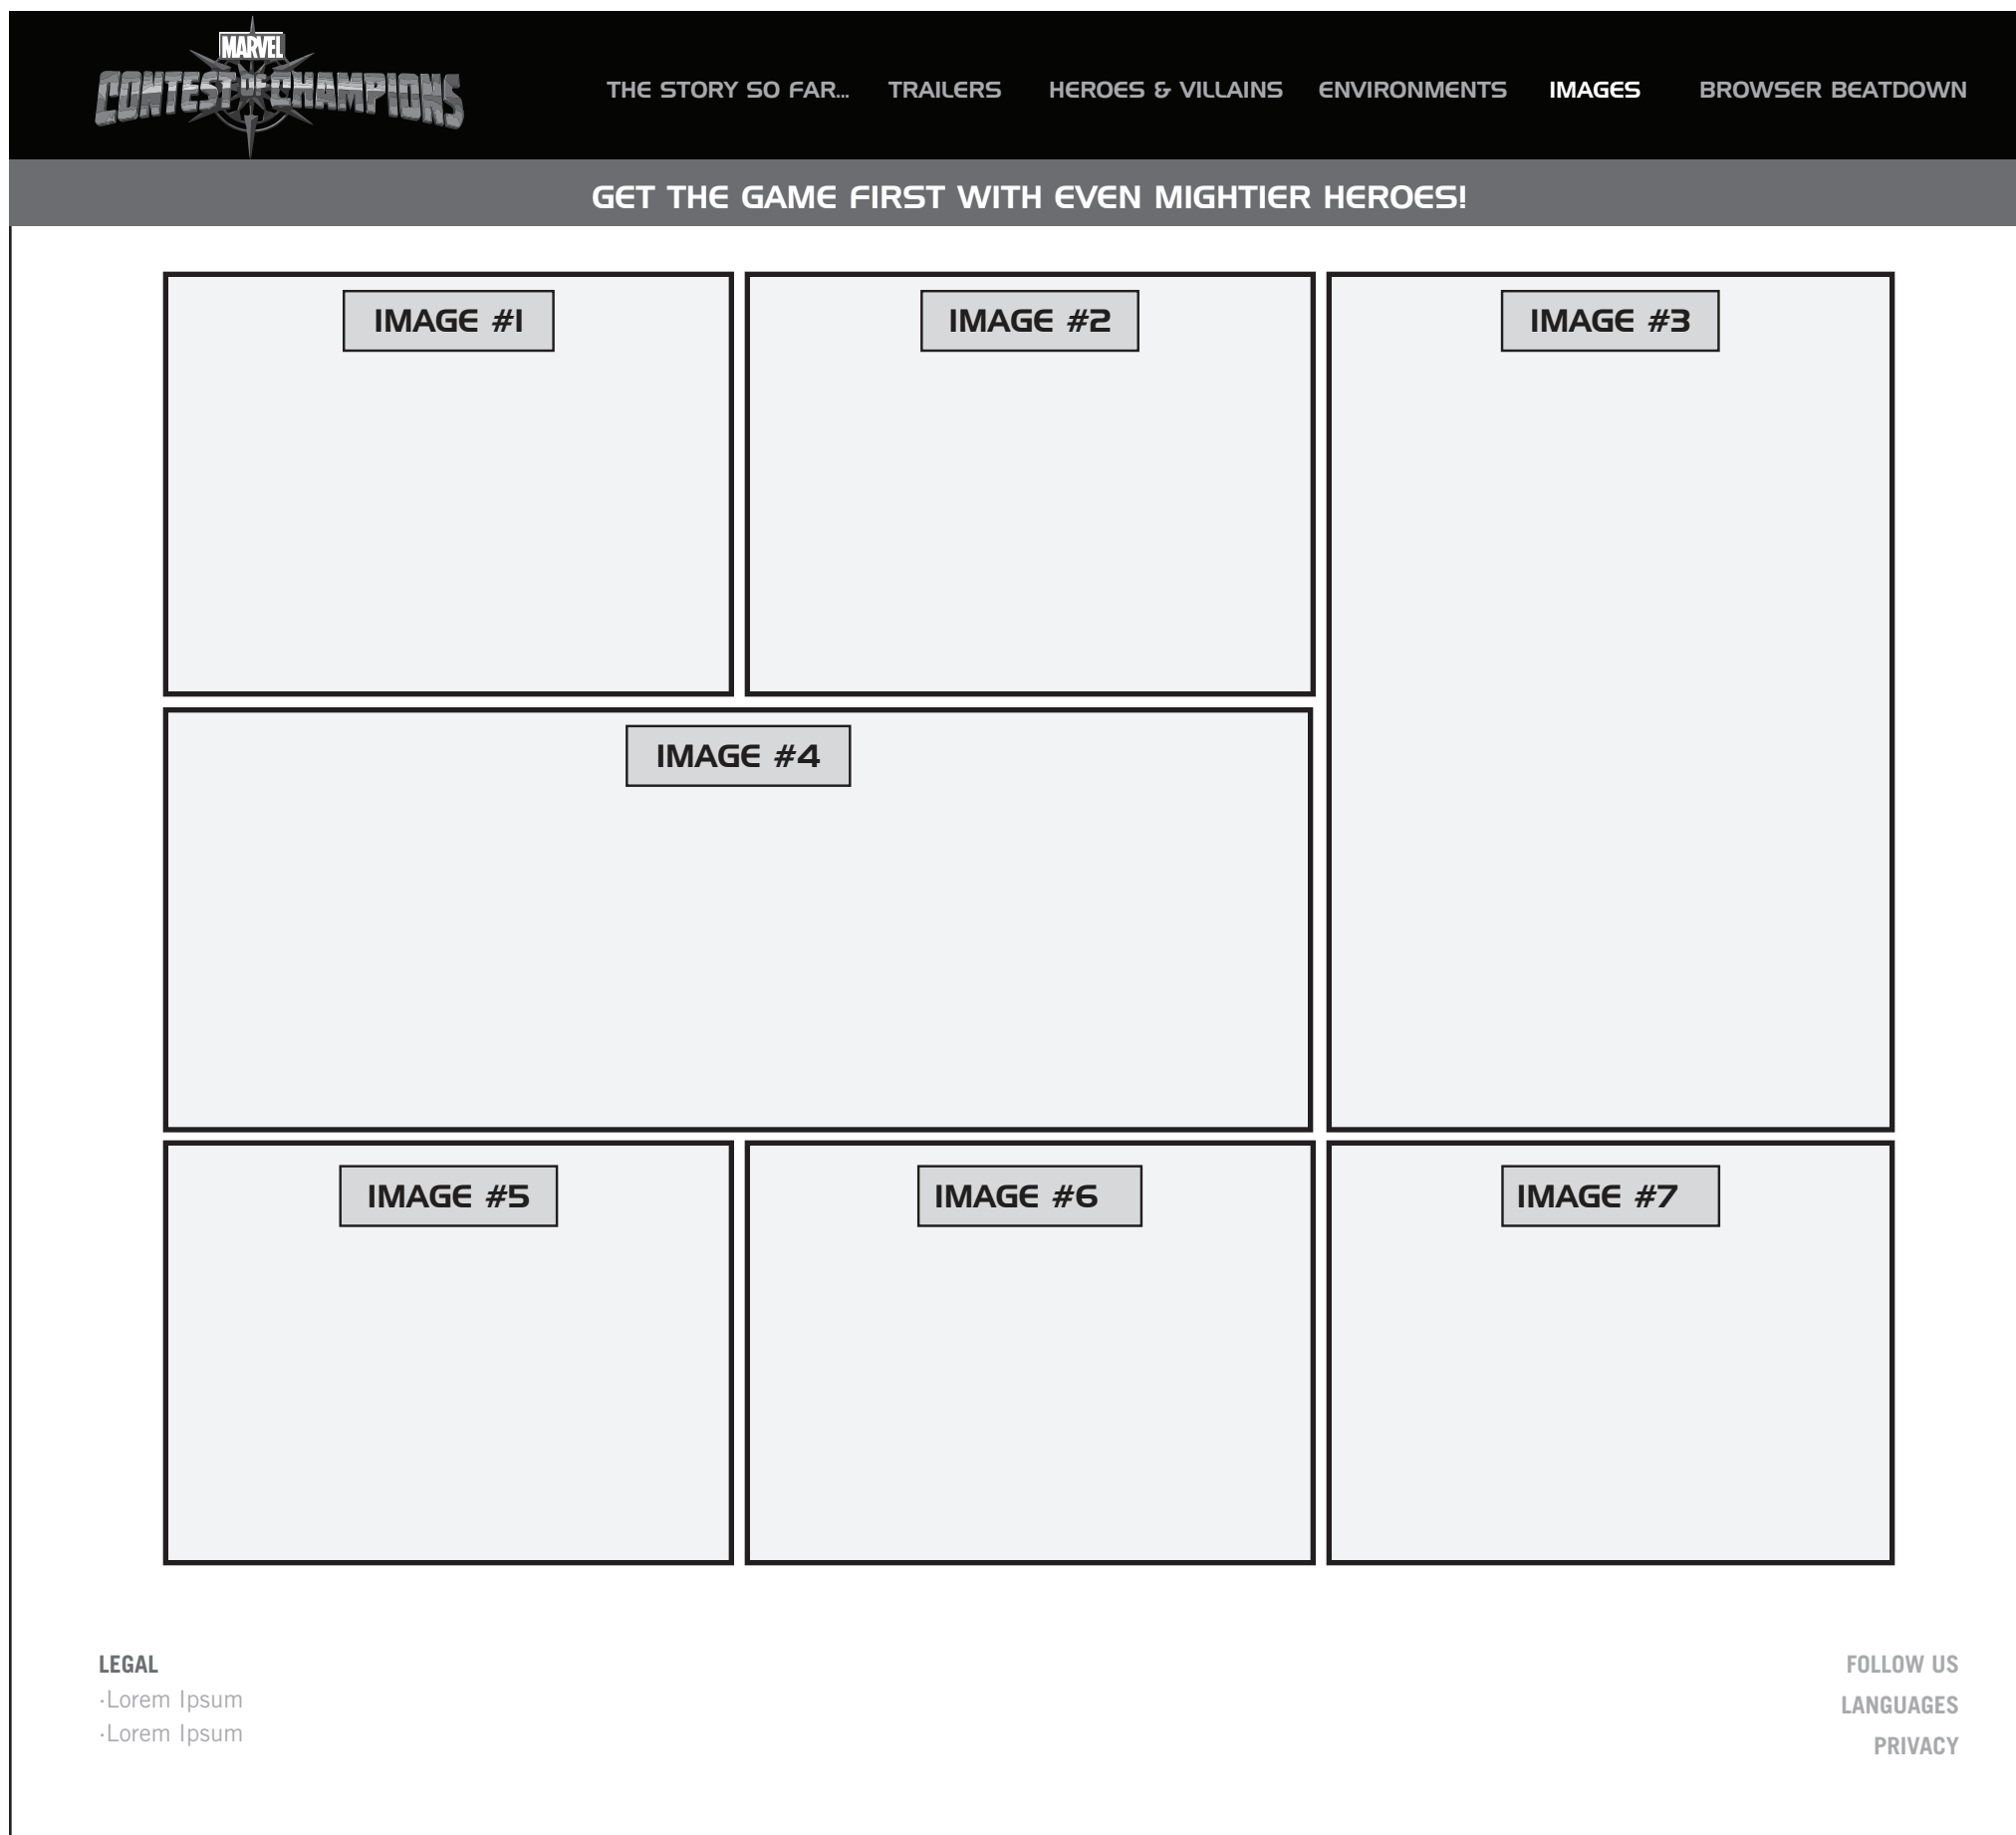

2E

IMAGES PAGE

Comic-book style list of trailers.

SPECIFICATIONS

Select trailer to view.