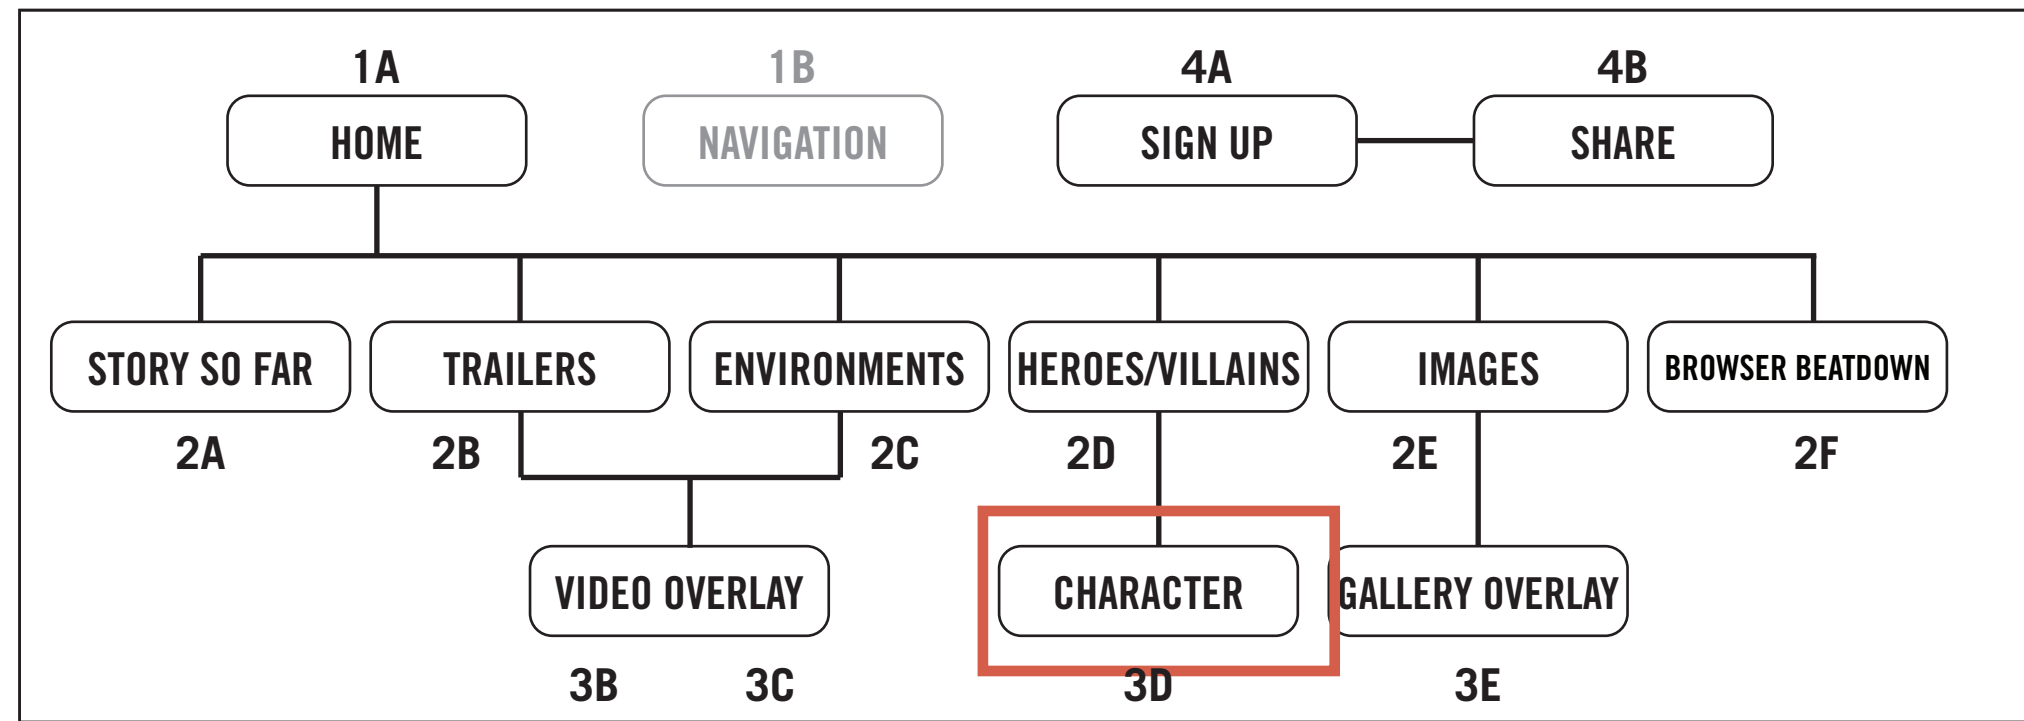

SPECIFICATIONS

Select a battle environment to watch a fly-through.

3C

ENVIRONMENT FLYTHROUGH OVERLAY

Video overlays and draws focus from the content behind.

SPECIFICATIONS

- Standard controls appear on the video screen.
- Share trailer to social media using buttons below video.
- Clicking "X" returns to main content.

2D

HEROES & VILLAINS PAGE

Comic-book style list of characters.

SPECIFICATIONS

Open a character panel to expand it to full screen.
 Square grid is adaptable to add or remove characters.

3D

CHARACTER INFORMATION PAGE