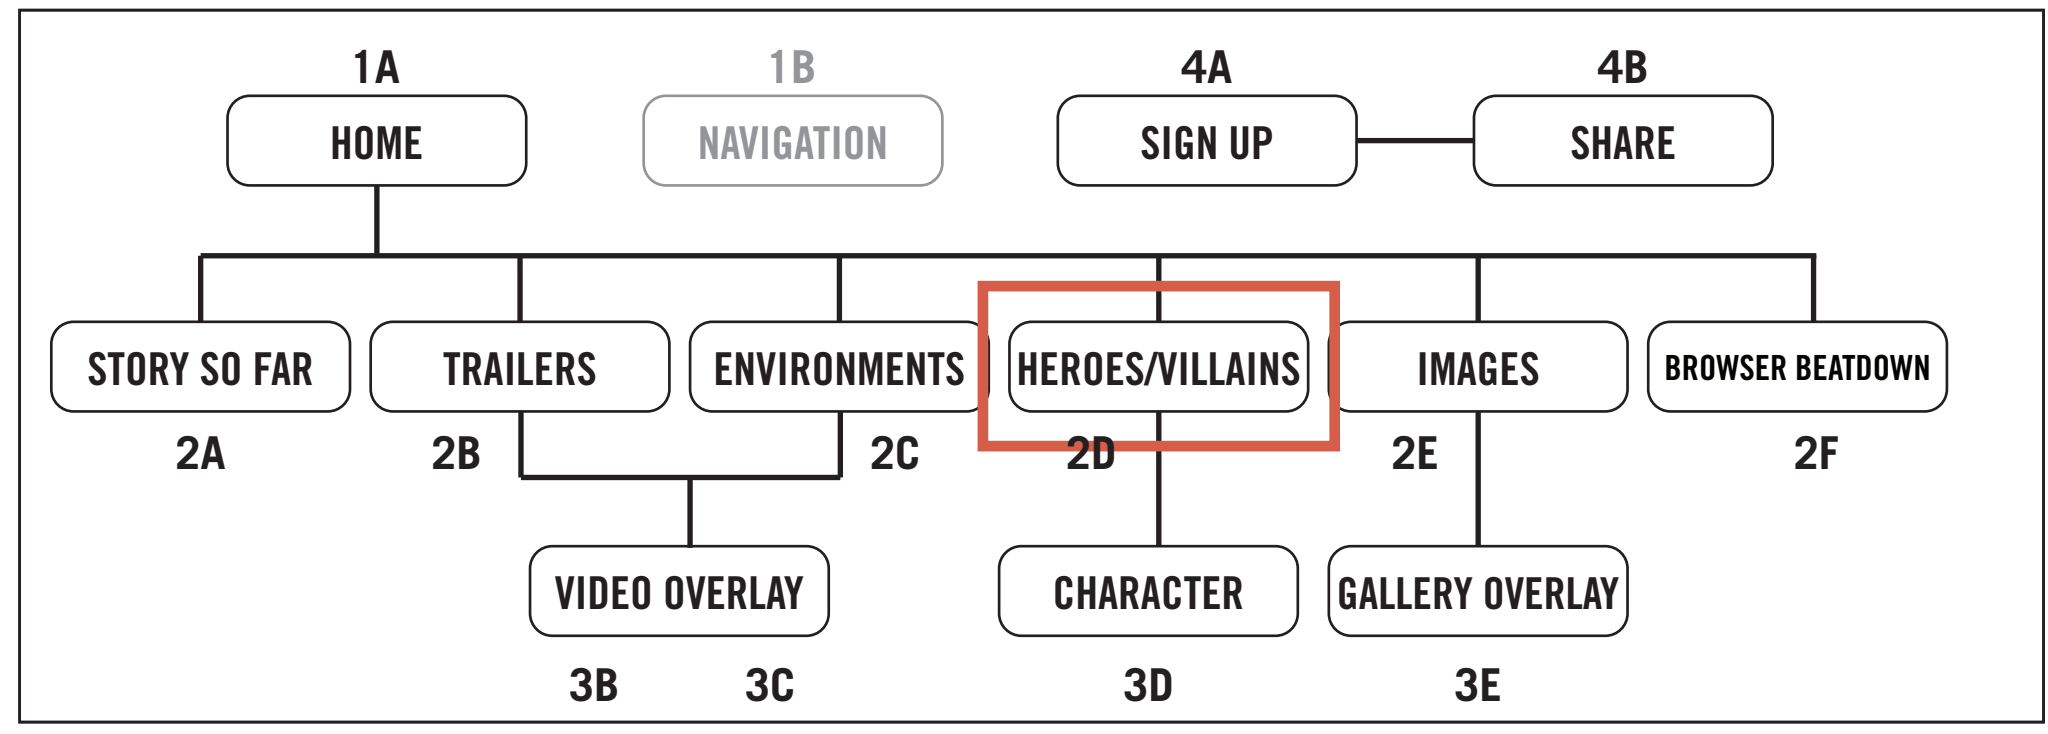

SPECIFICATIONS

Select a battle environment to watch a fly-through.

3C

ENVIRONMENT FLYTHROUGH OVERLAY

Video overlays and draws focus from the content behind.

SPECIFICATIONS

- Standard controls appear on the video screen.
- Share trailer to social media using buttons below video.
- Clicking "X" returns to main content.

2D

HEROES & VILLAINS PAGE

Comic-book style list of characters.

SPECIFICATIONS

Open a character panel to expand it to full screen.
 Square grid is adaptable to add or remove characters.

3D

CHARACTER INFORMATION PAGE