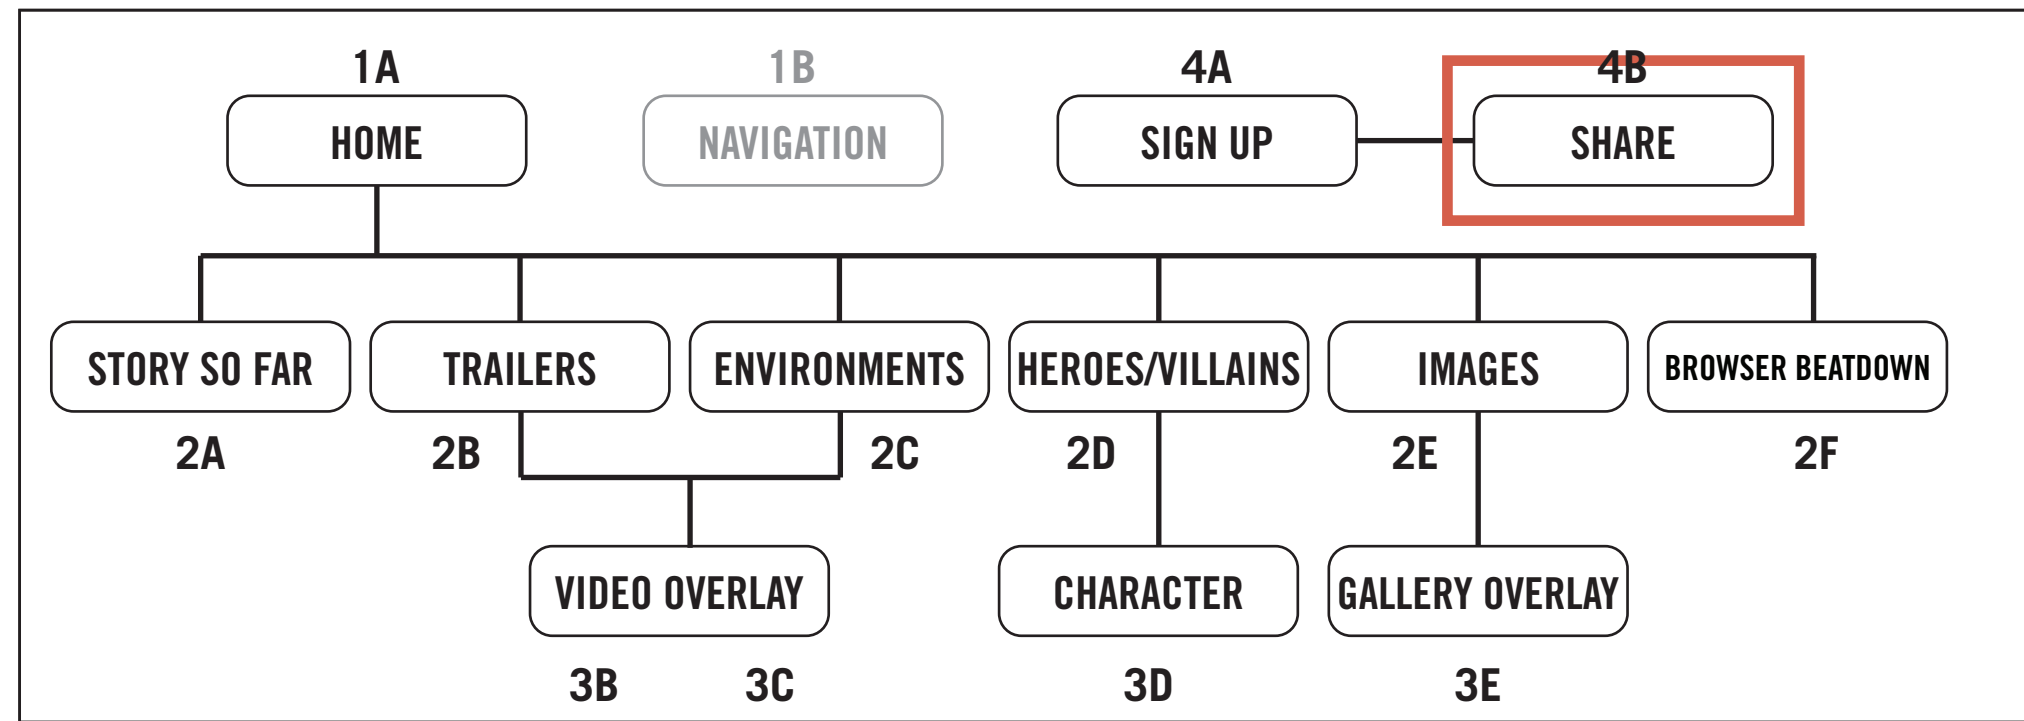

Comic-book style list of trailers.

SPECIFICATIONS

Select trailer to view.

3E

IMAGE OVERLAY

Image overlays and draws focus from the content behind.

SPECIFICATIONS

Use arrows or arrow keys to move between images.
 Share image to social media using buttons below viewer.
 Clicking "X" returns to main content.

2F

BROWSER BEATDOWN PAGE

Comic-book style list of trailers.

SPECIFICATIONS

Select trailer to view.

4A

SIGN UP OVERLAY

Sign up form overlays and draws focus from the content behind.

SPECIFICATIONS

Enter name, email, and device OS to sign up for the game. The unlocked reward depends on the platform. Clicking "X" returns to main content.

4B

SHARE OVERLAY

After signing up, share your achievement with your networks.