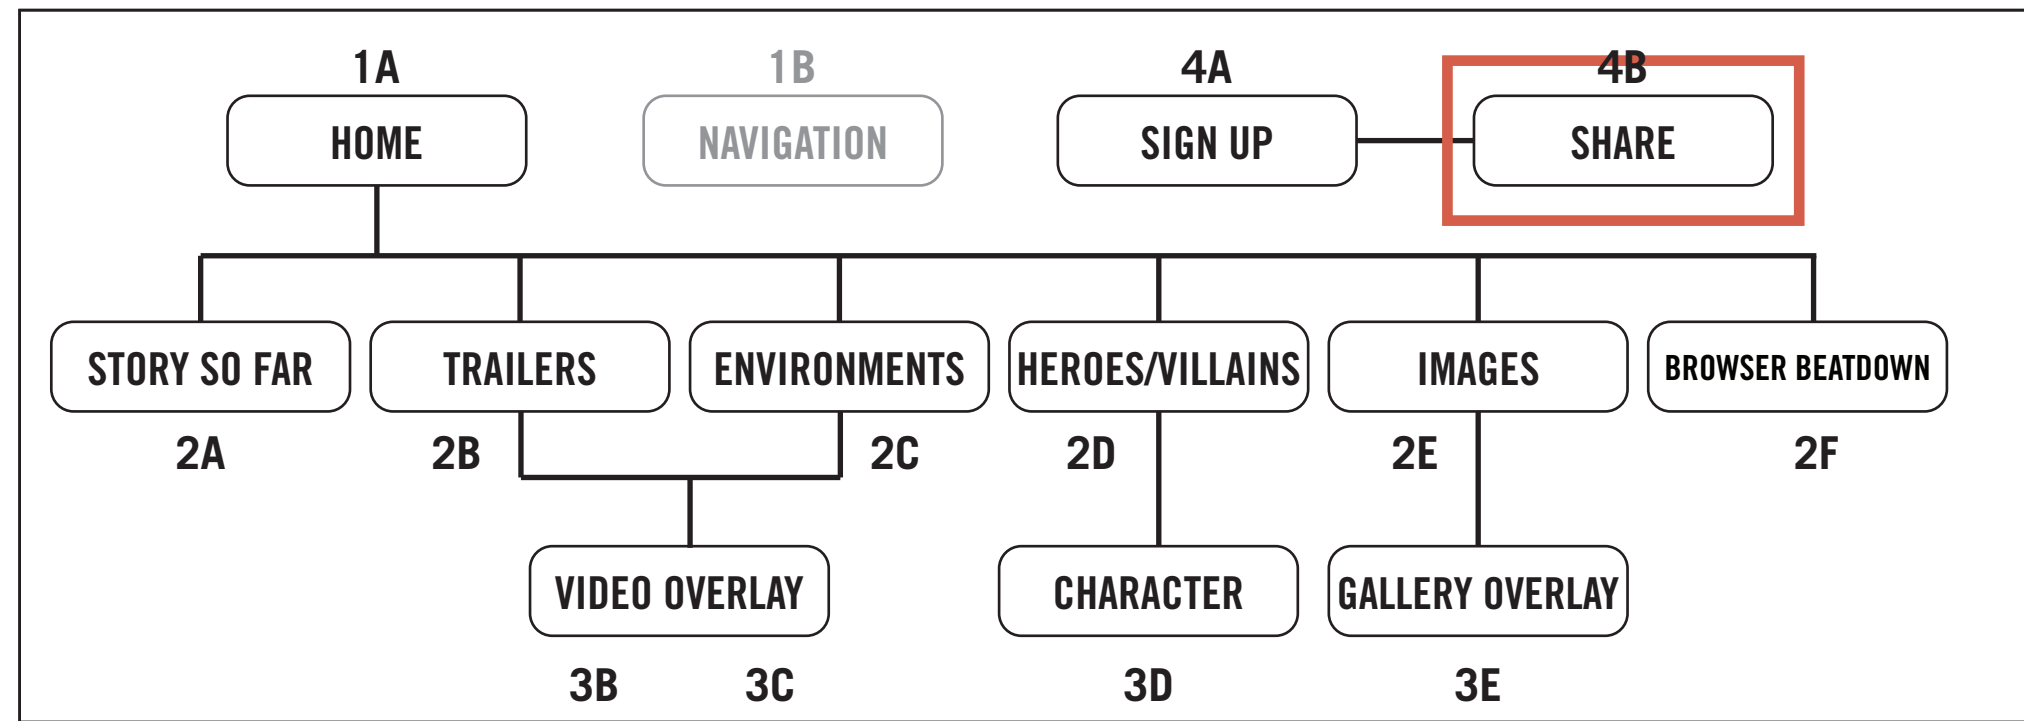

2F

BROWSER BEATDOWN PAGE

Comic-book style list of trailers.

SPECIFICATIONS

Select trailer to view.

4A

SIGN UP OVERLAY

Sign up form overlays and draws focus from the content behind.

SPECIFICATIONS

Enter name, email, and device OS to sign up for the game. The unlocked reward depends on the platform. Clicking "X" returns to main content.

4B

SHARE OVERLAY

After signing up, share your achievement with your networks.

SPECIFICATIONS

Share to Facebook, Twitter, or email.
Clicking "X" returns to main content.

4B

SHARE OVERLAY

After signing up, share your achievement with your networks.

SPECIFICATIONS

Share to Facebook, Twitter, or email.
Clicking "X" returns to main content.