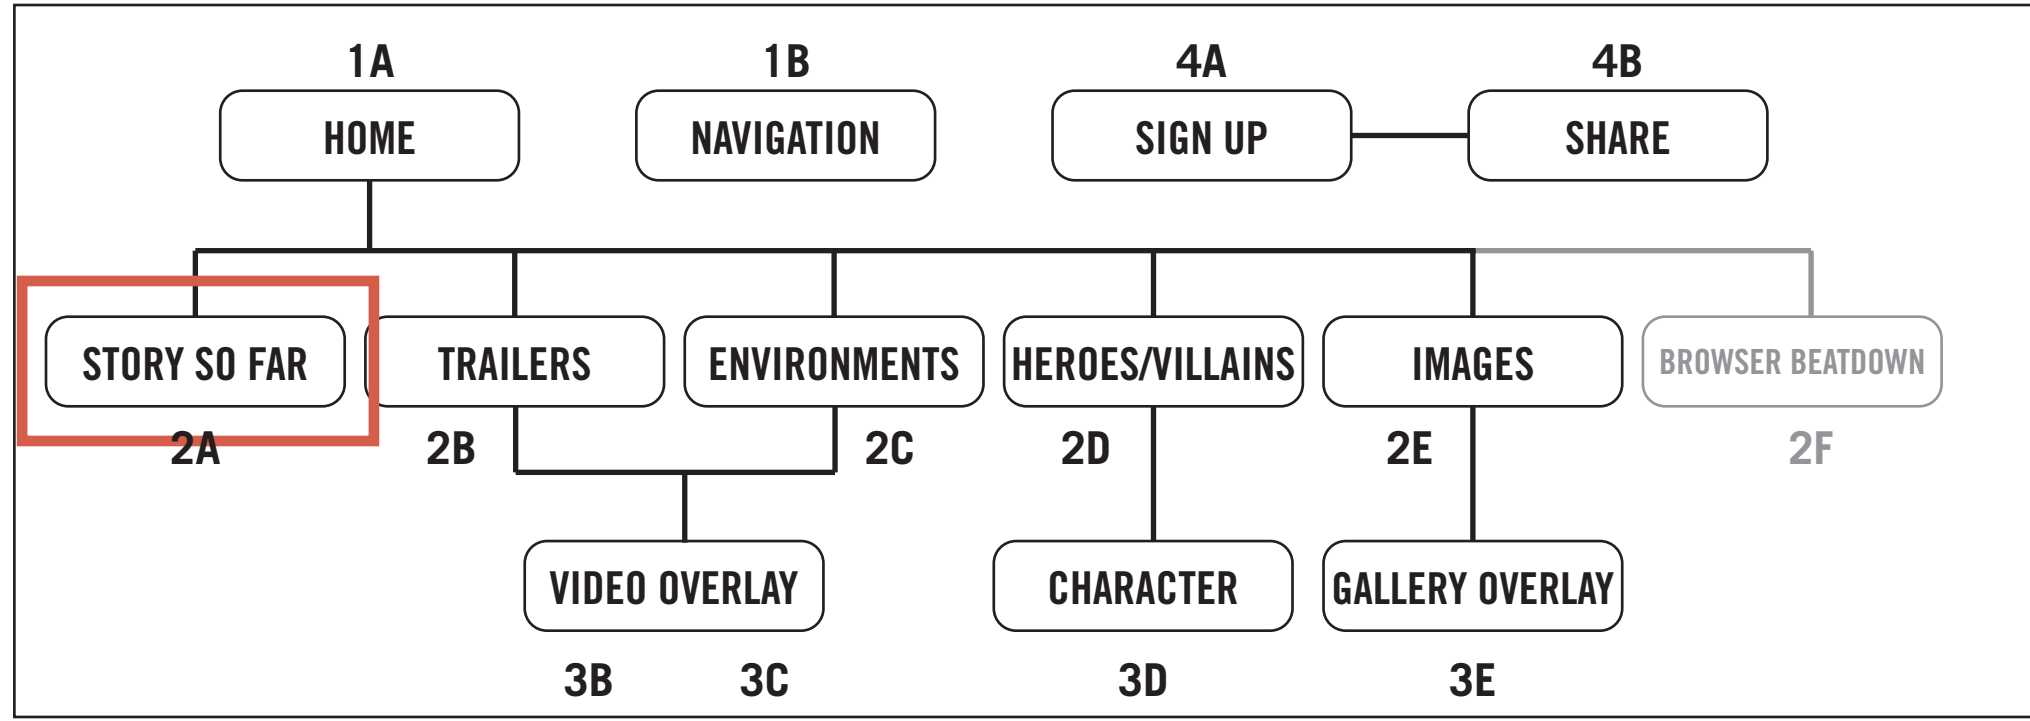

1A

HOME PAGE

Comic-book home page view.

SPECIFICATIONS

Panels act as navigation.
 Sign Up CTA sticks to bottom of screen.
 Sticky header contains link home and menu.

2A

STORY PAGE

Background story given in parallax comic panels.

Comic-book style list of trailers.

SPECIFICATIONS

Select trailer to view.

3E

IMAGE OVERLAY

Image overlays and draws focus from the content behind.

SPECIFICATIONS

Use arrows or arrow keys to move between images.
 Share image to social media using buttons below viewer.
 Clicking "X" returns to main content.