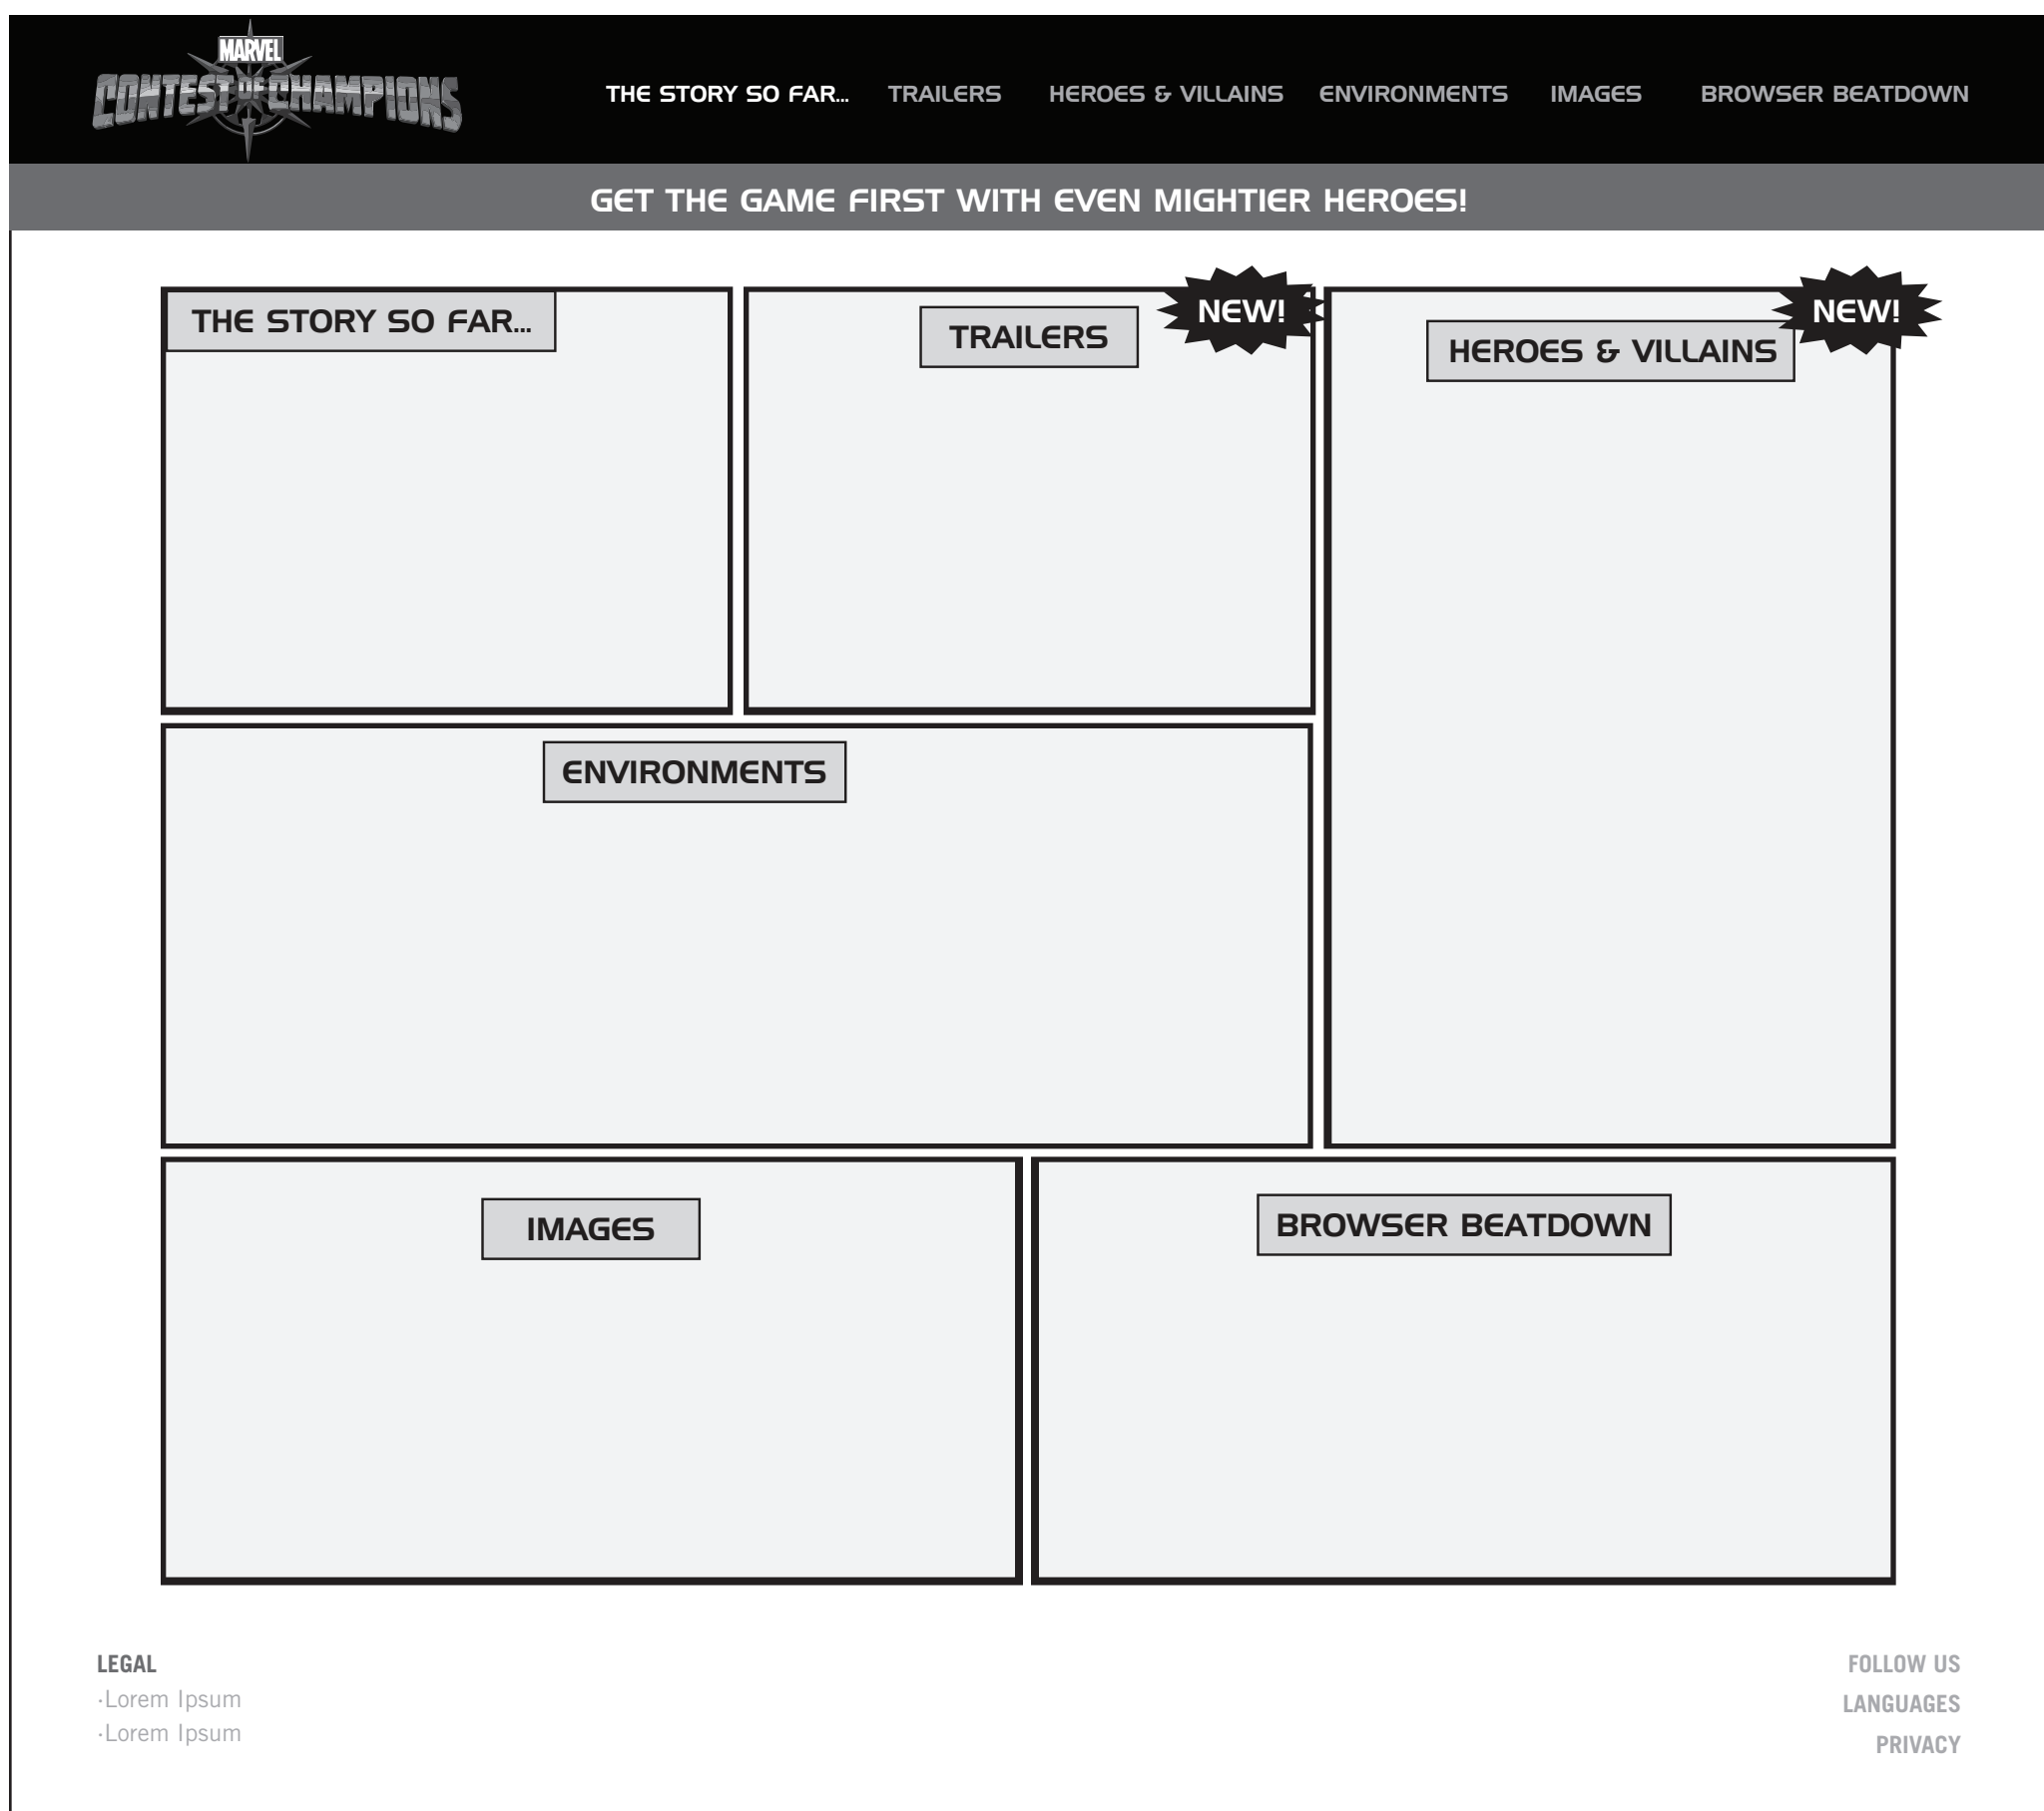

SPECIFICATIONS

Panels act as navigation.
New content is denoted with “New!” starburst.
Sign-up CTA sticks to header.