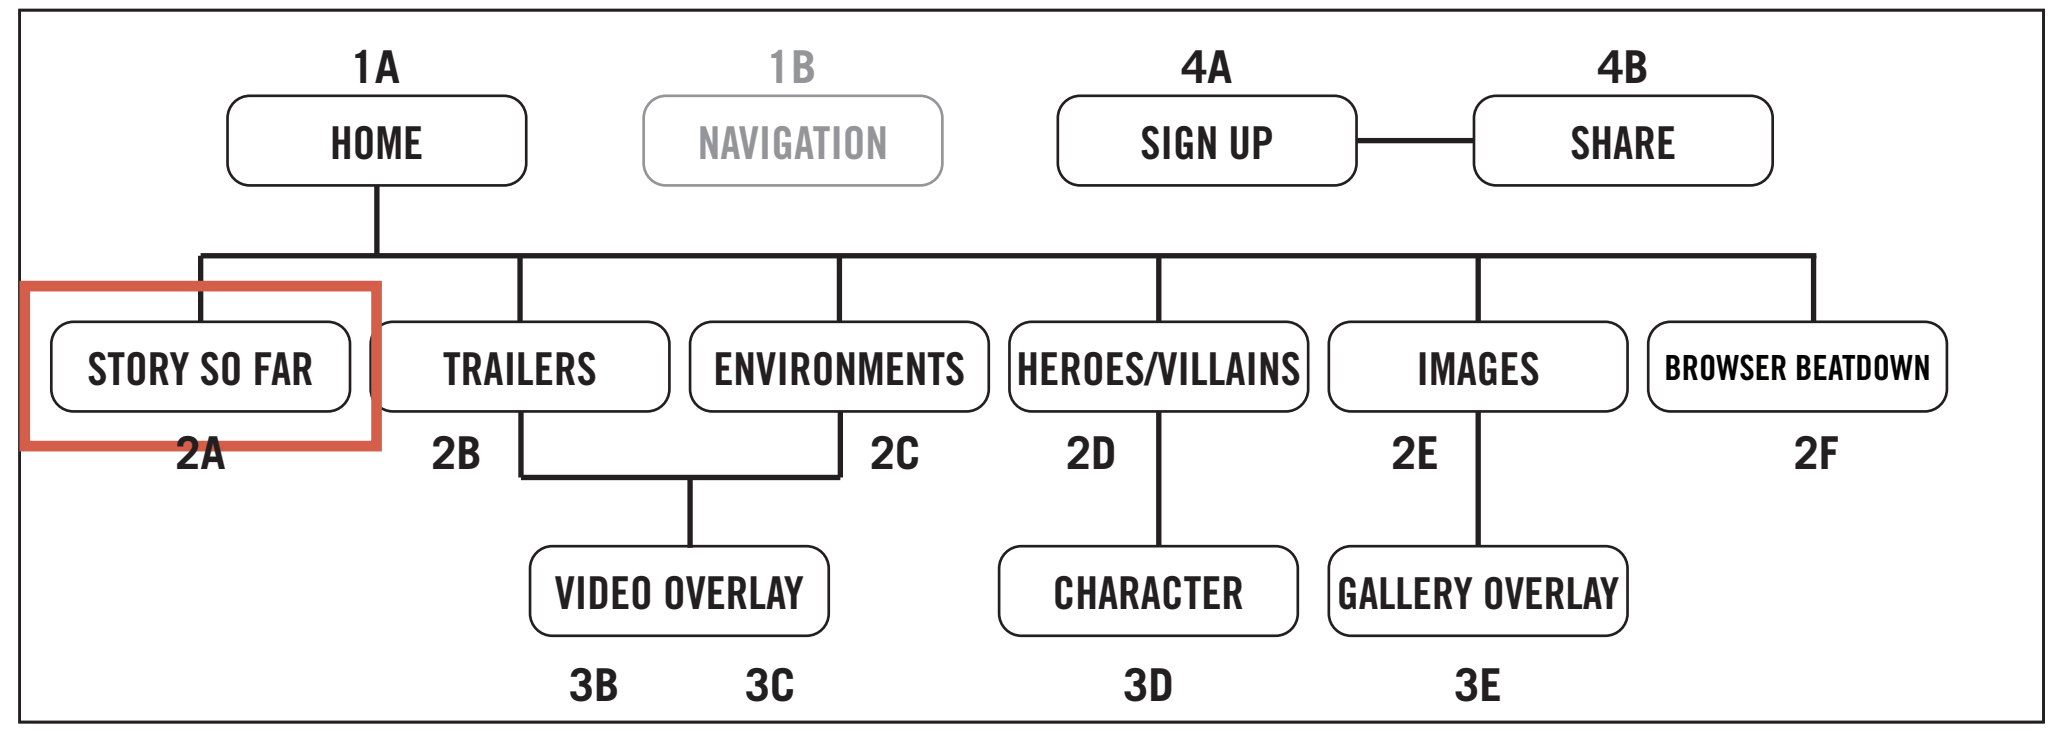

1A

HOME PAGE

Comic-book home page view.

SPECIFICATIONS

Panels act as navigation.
 New content is denoted with “New!” starburst.
 Sign-up CTA sticks to header.

2A

STORY PAGE

Background story given in parallax comic panels.