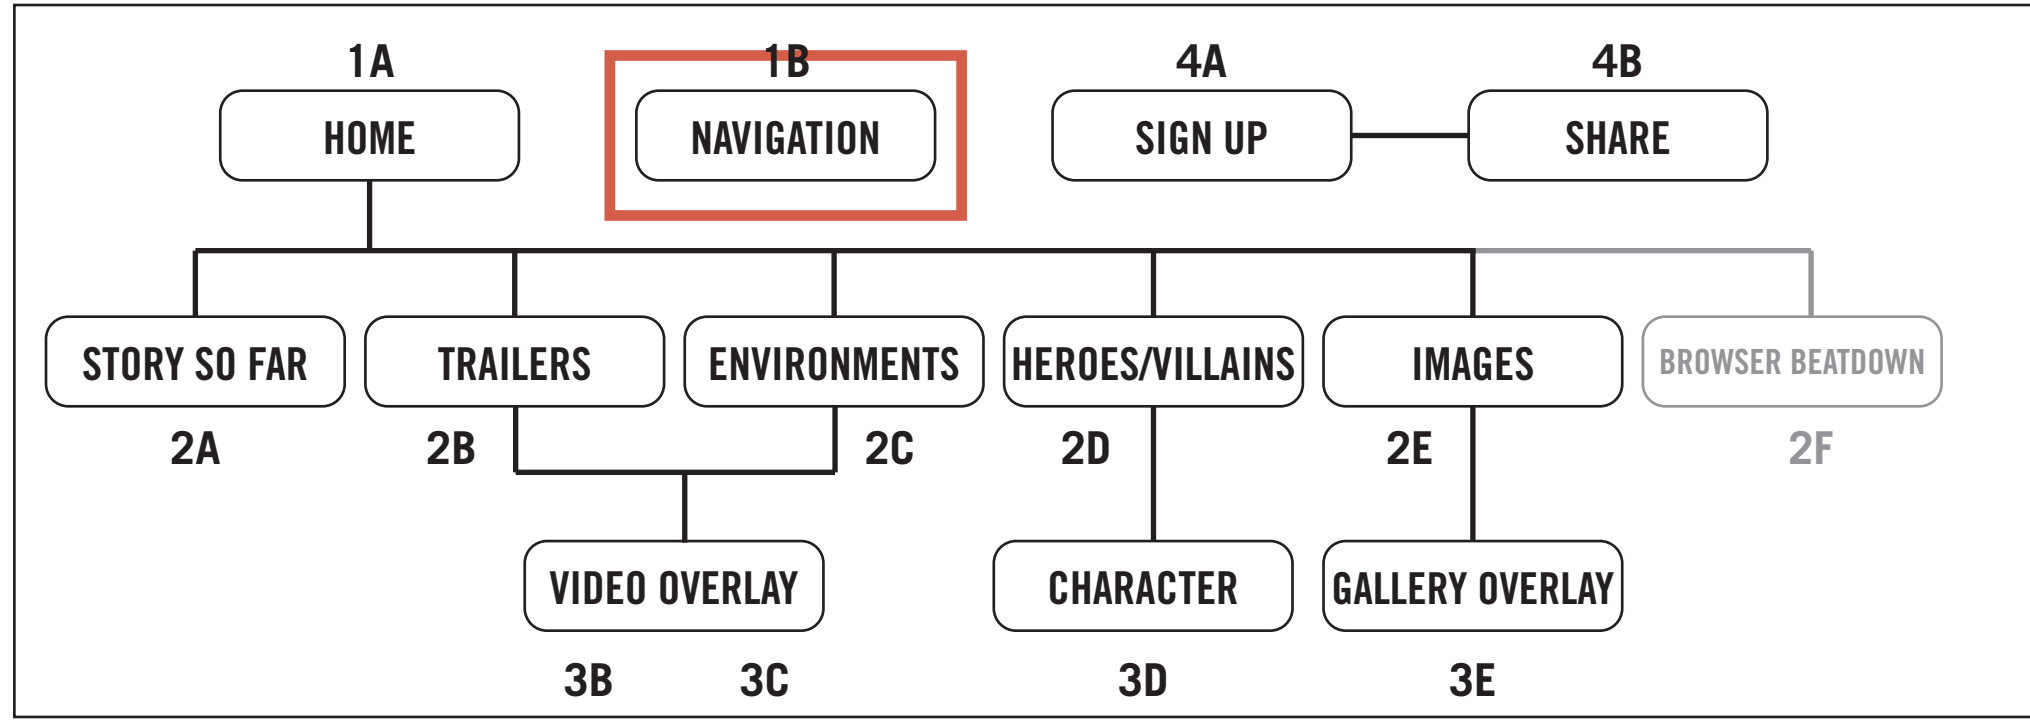

1A

HOME PAGE

Comic-book home page view.

SPECIFICATIONS

Panels act as navigation.
 Sign Up CTA sticks to bottom of screen.
 Sticky header contains link home and menu.

2A

STORY PAGE

Background story given in parallax comic panels.

1B

NAVIGATION MENU

Navigation overlay

SPECIFICATIONS

Content blurs into the background.
 Menu options appear above blurred content.
 X button returns to previous content.

2B

TRAILERS PAGE

Comic-book style list of trailers.

Comic-book style list of trailers.

SPECIFICATIONS

Select trailer to view.

3E

IMAGE OVERLAY

Image overlays and draws focus from the content behind.

SPECIFICATIONS

Use arrows or arrow keys to move between images.
 Share image to social media using buttons below viewer.
 Clicking "X" returns to main content.