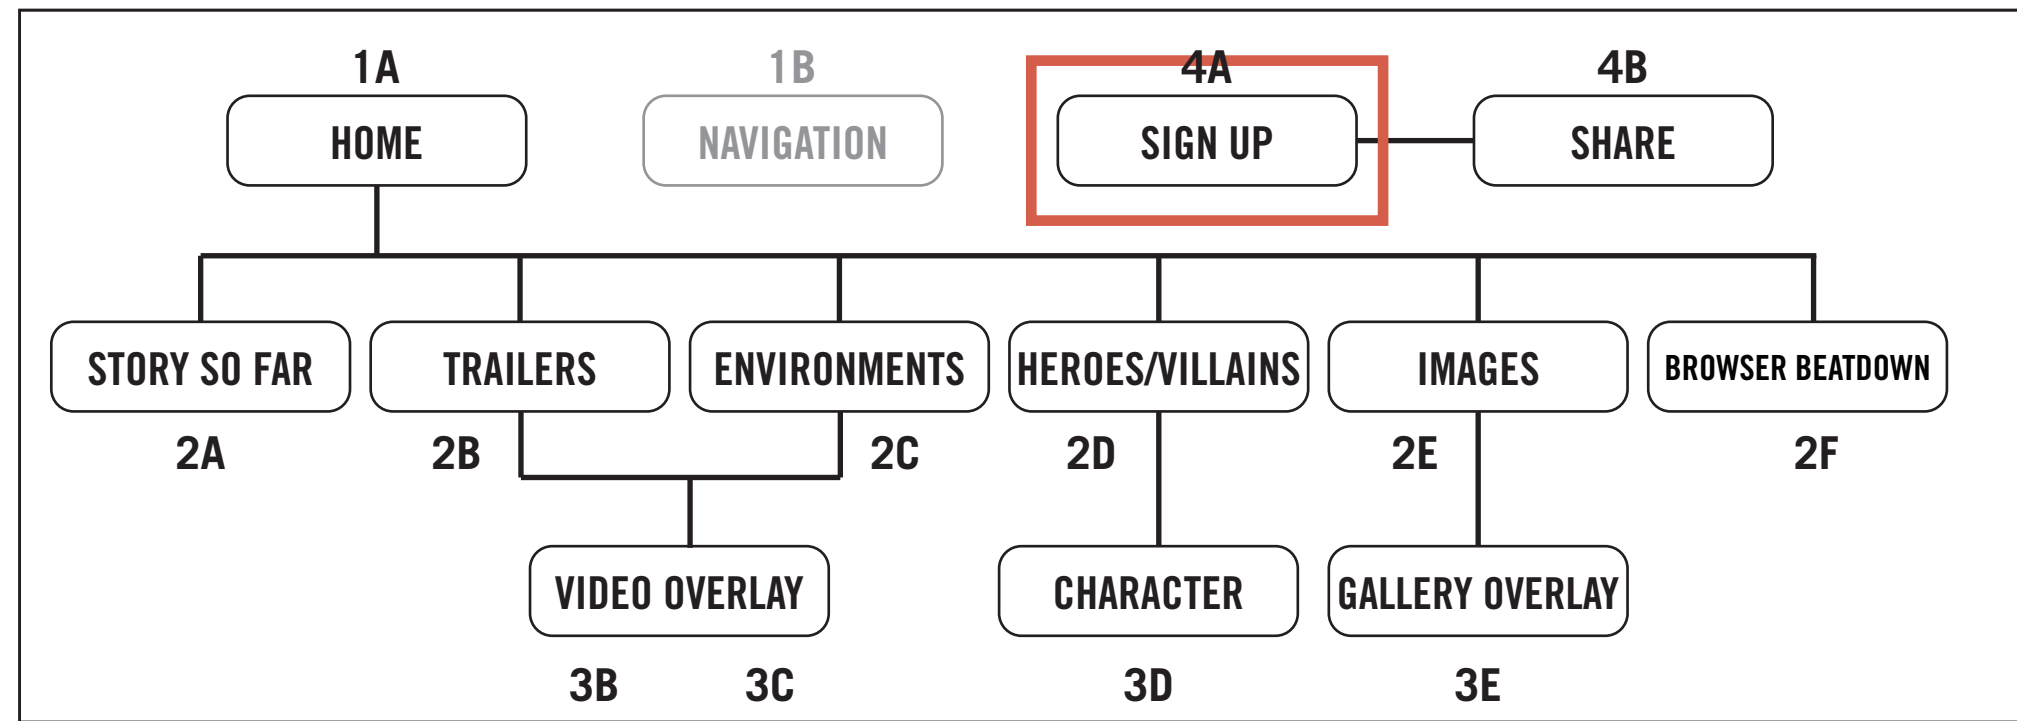

Comic-book style list of trailers.

SPECIFICATIONS

Select trailer to view.

3E

IMAGE OVERLAY

Image overlays and draws focus from the content behind.

SPECIFICATIONS

Use arrows or arrow keys to move between images.
 Share image to social media using buttons below viewer.
 Clicking "X" returns to main content.

2F

BROWSER BEATDOWN PAGE

Comic-book style list of trailers.

SPECIFICATIONS

Select trailer to view.

4A

SIGN UP OVERLAY

Sign up form overlays and draws focus from the content behind.

SPECIFICATIONS

Enter name, email, and device OS to sign up for the game. The unlocked reward depends on the platform. Clicking "X" returns to main content.

4B

SHARE OVERLAY

After signing up, share your achievement with your networks.