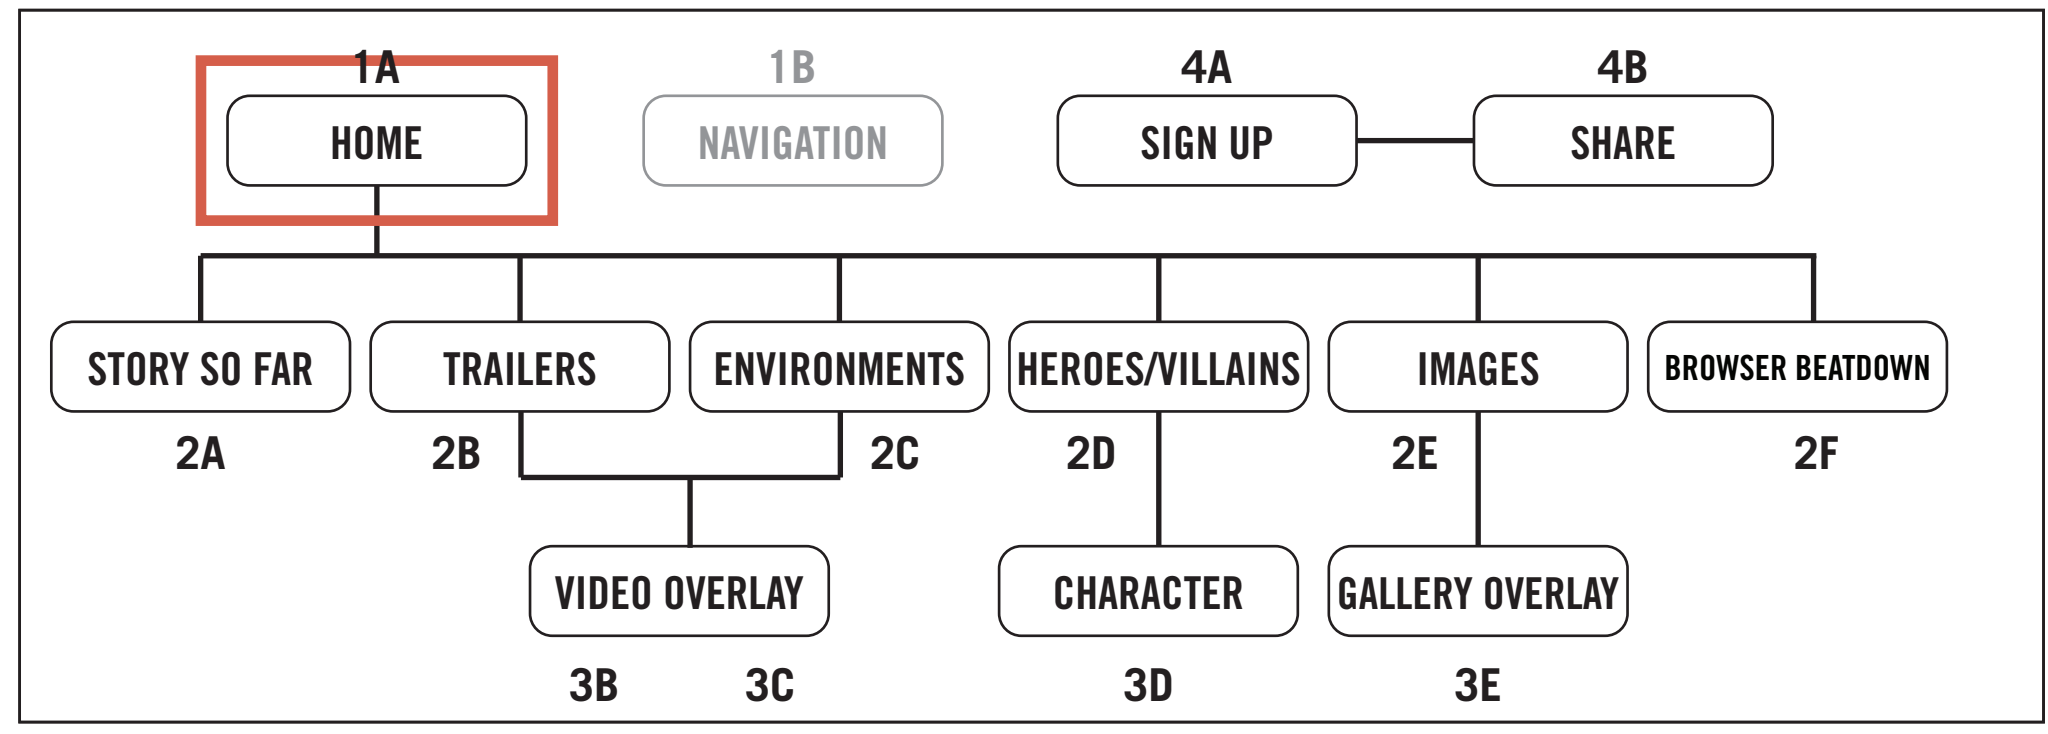

1A

HOME PAGE

Comic-book home page view.

SPECIFICATIONS

Panels act as navigation.
New content is denoted with “New!” starburst.
Sign-up CTA sticks to header.