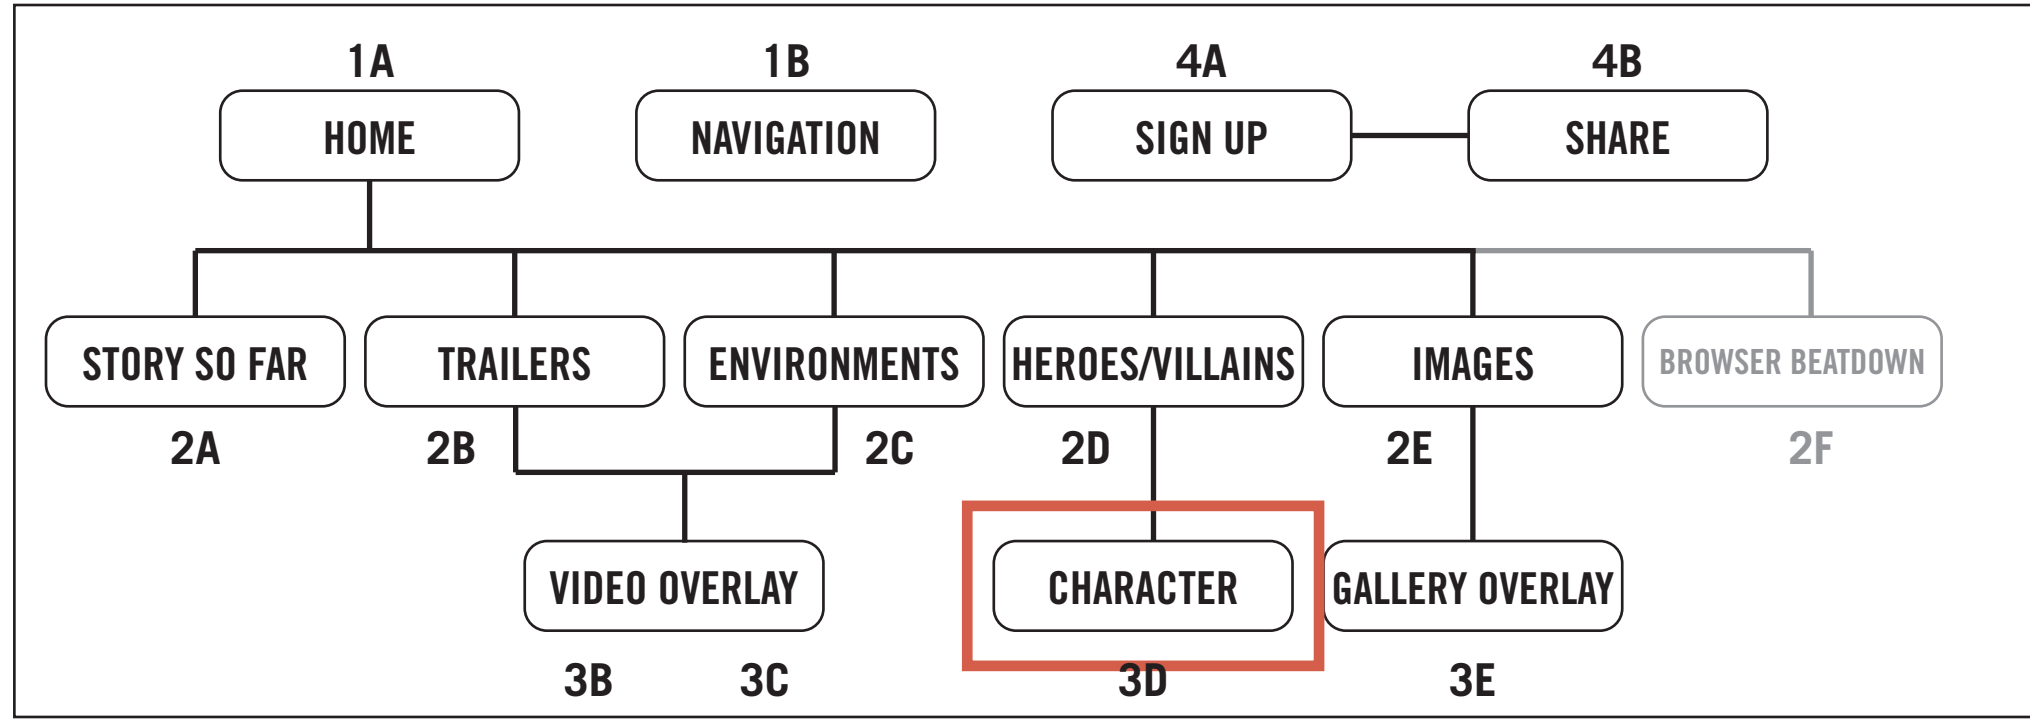

Selected video flythrough plays.

2D

HEROES & VILLAINS PAGE

Comic-book style list of characters.

SPECIFICATIONS

Character panels link to individual character pages.

3D

CHARACTER INFORMATION PAGE

Comic-book style list of trailers.

SPECIFICATIONS

Select trailer to view.

3E

IMAGE OVERLAY

Image overlays and draws focus from the content behind.

SPECIFICATIONS

Use arrows or arrow keys to move between images.
 Share image to social media using buttons below viewer.
 Clicking "X" returns to main content.