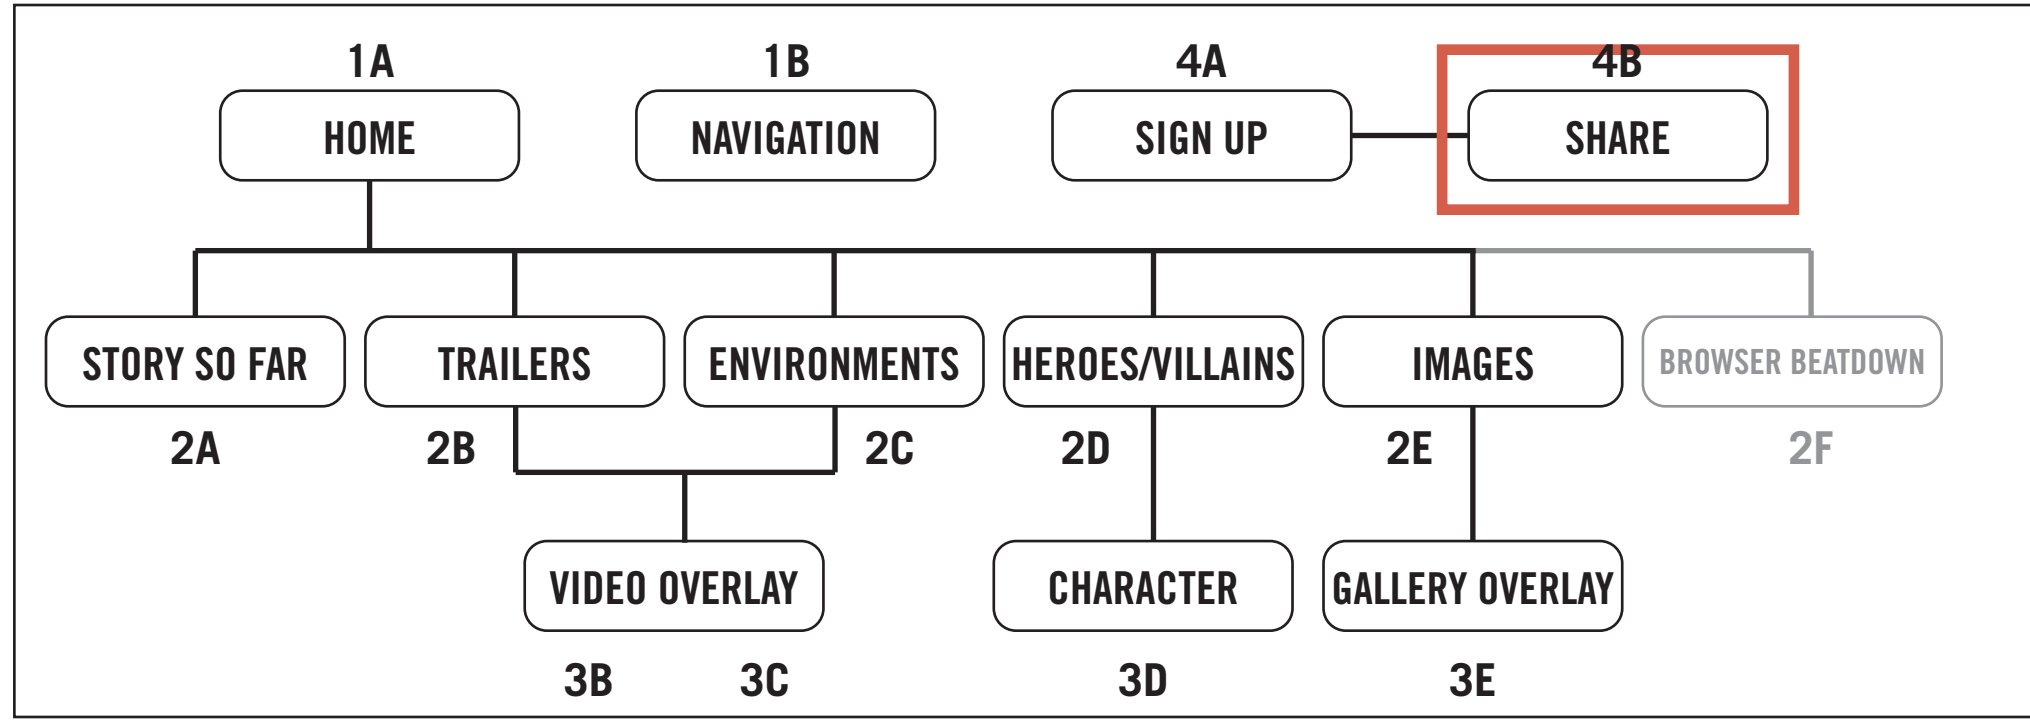

4B

SHARE PAGE

Confirmation of promotion, allows for sharing your reward to social media.

SPECIFICATIONS

Visual confirmation that reward has been unlocked. Options to share with social media platforms. "X" and "Done" returns to previous content.