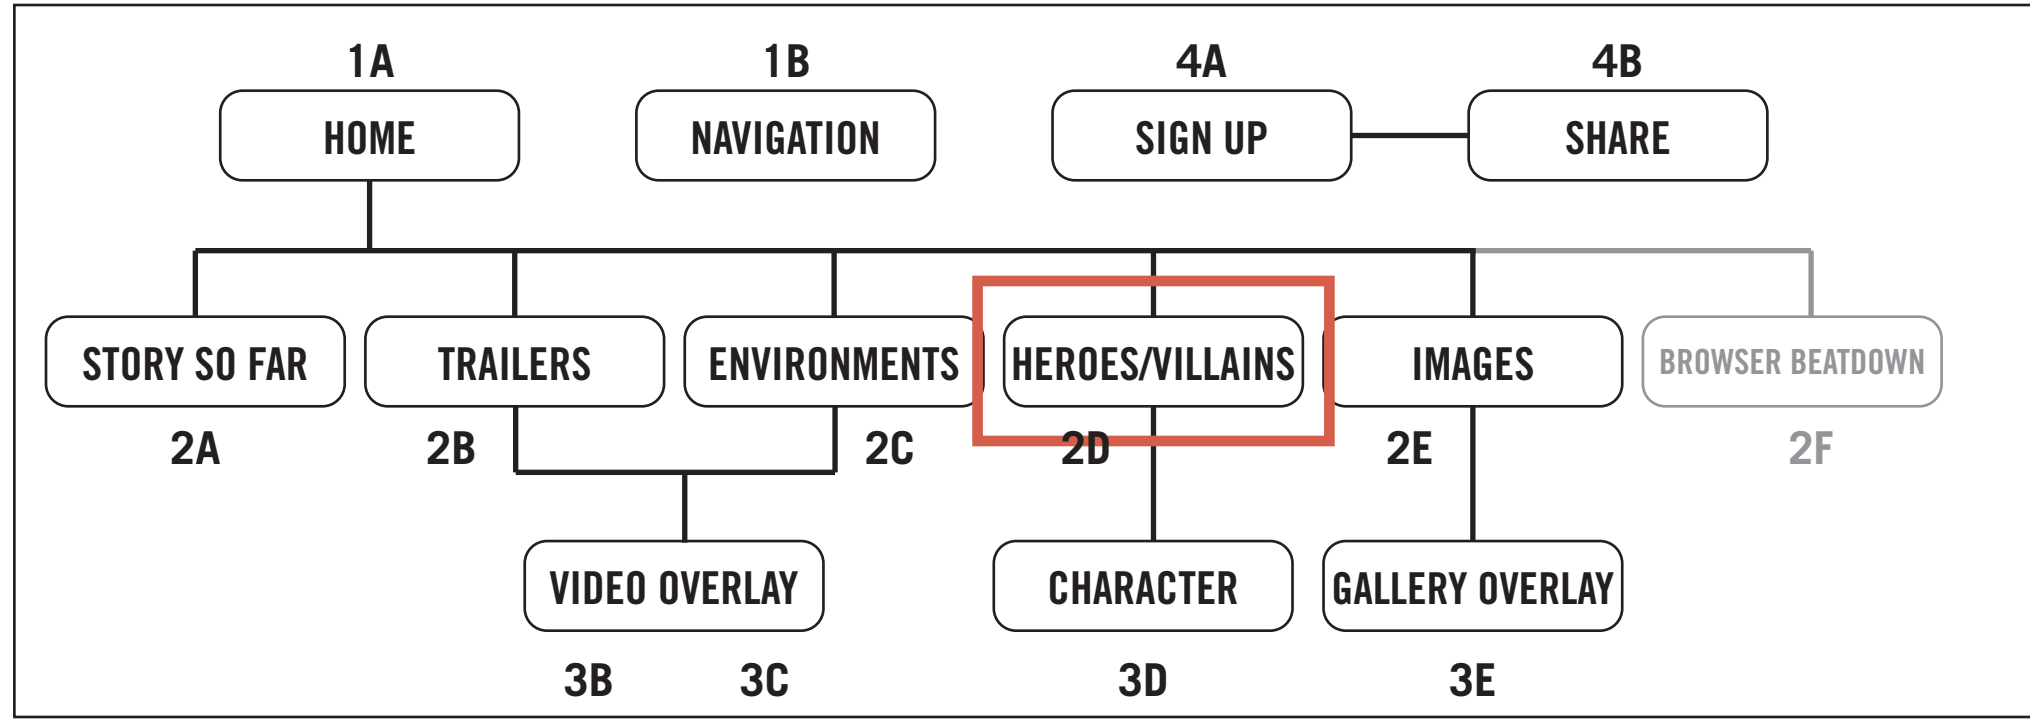

2D

HEROES & VILLAINS PAGE

Comic-book style list of characters.

SPECIFICATIONS

Character panels link to individual character pages.