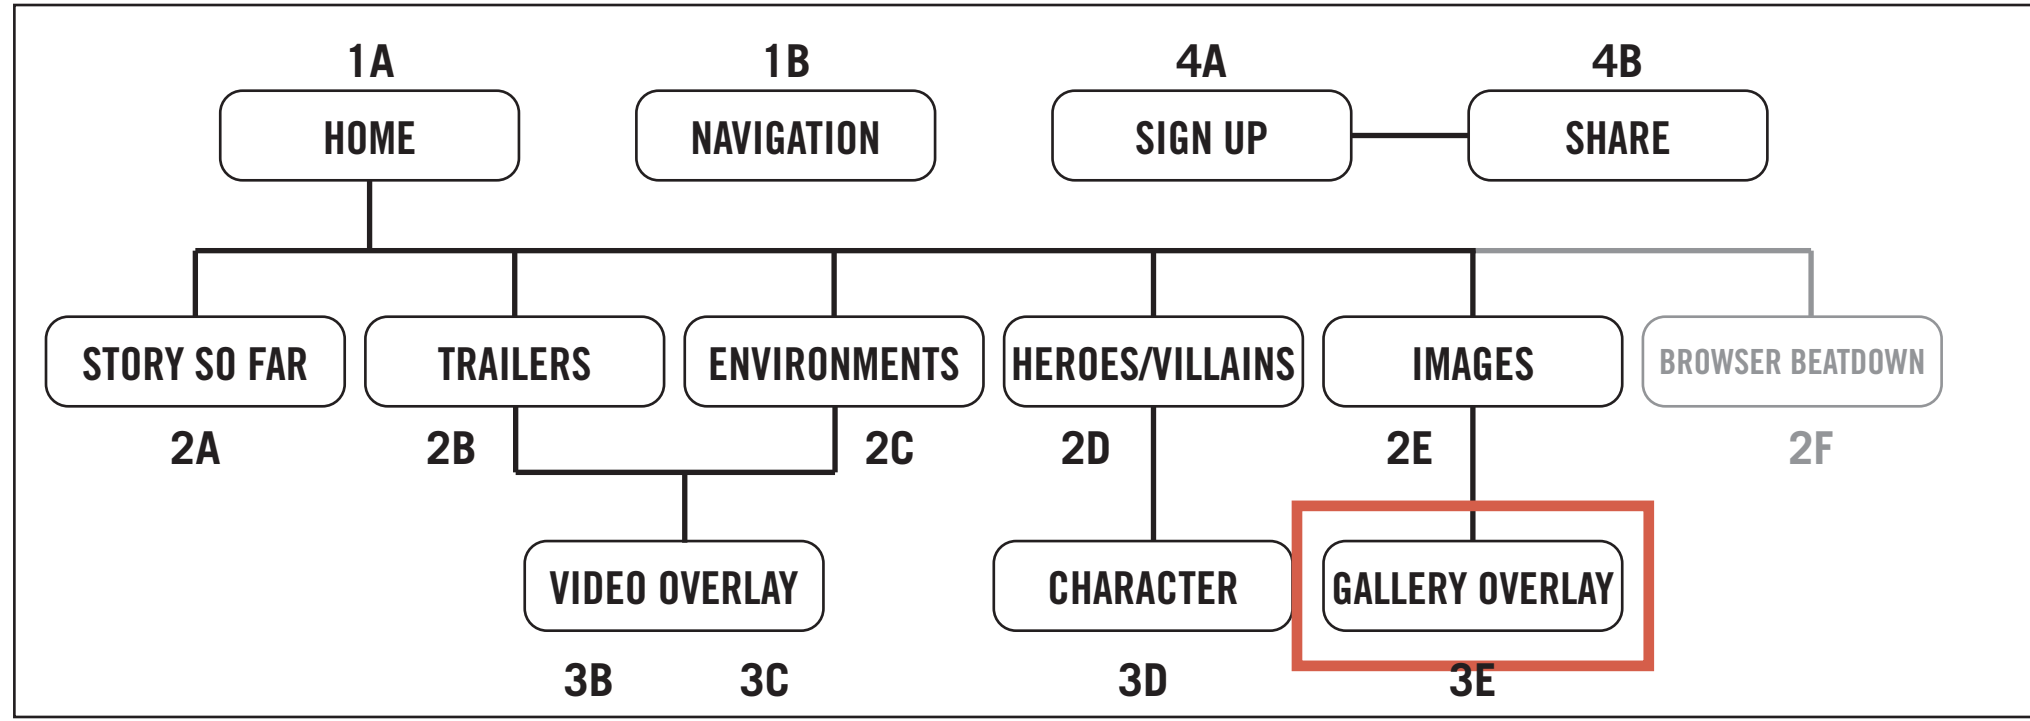

Comic-book style list of screenshots.

SPECIFICATIONS

Select image to view.

3E

IMAGE TAKEOVER

Standard mobile media viewer.

SPECIFICATIONS

Image is viewed in full-screen resolution.
Swipe to move between images.