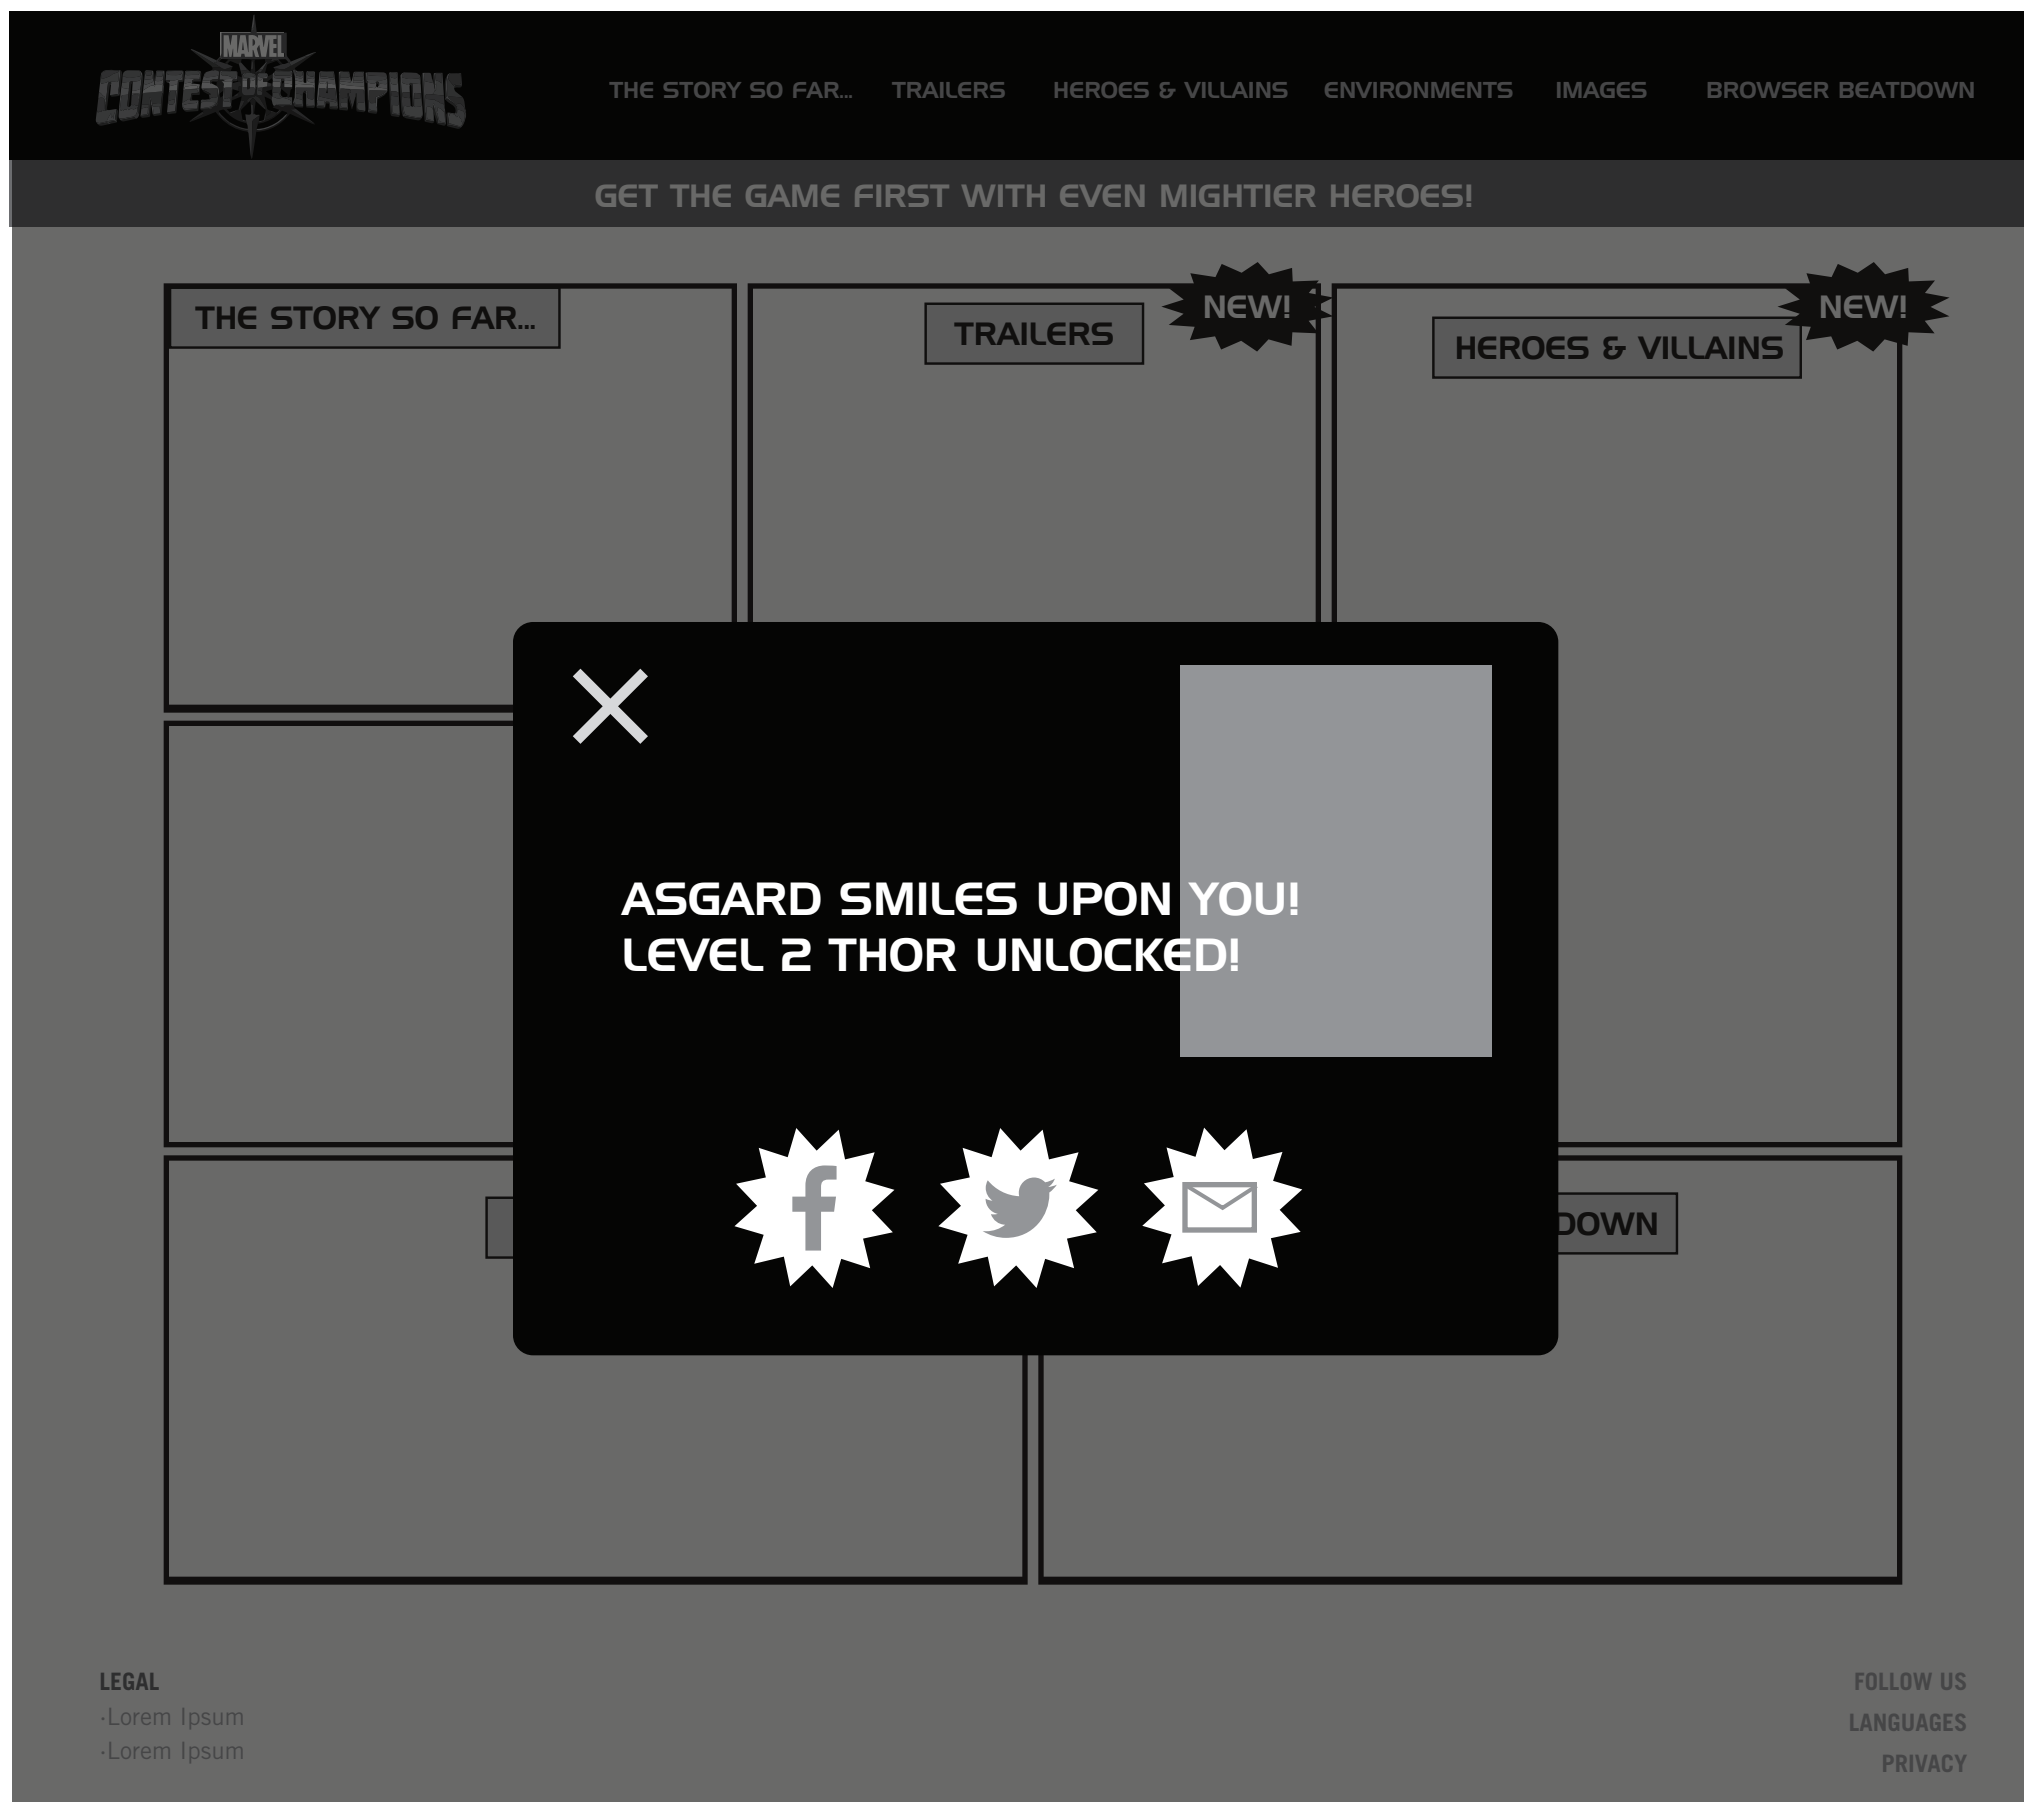

Comic-book style list of trailers.

SPECIFICATIONS

Select trailer to view.

3E

IMAGE OVERLAY

Image overlays and draws focus from the content behind.

SPECIFICATIONS

Use arrows or arrow keys to move between images.
 Share image to social media using buttons below viewer.
 Clicking "X" returns to main content.

2F

BROWSER BEATDOWN PAGE

Comic-book style list of trailers.

SPECIFICATIONS

Select trailer to view.

4A

SIGN UP OVERLAY

Sign up form overlays and draws focus from the content behind.

SPECIFICATIONS

Enter name, email, and device OS to sign up for the game. The unlocked reward depends on the platform. Clicking "X" returns to main content.

4B

SHARE OVERLAY

After signing up, share your achievement with your networks.