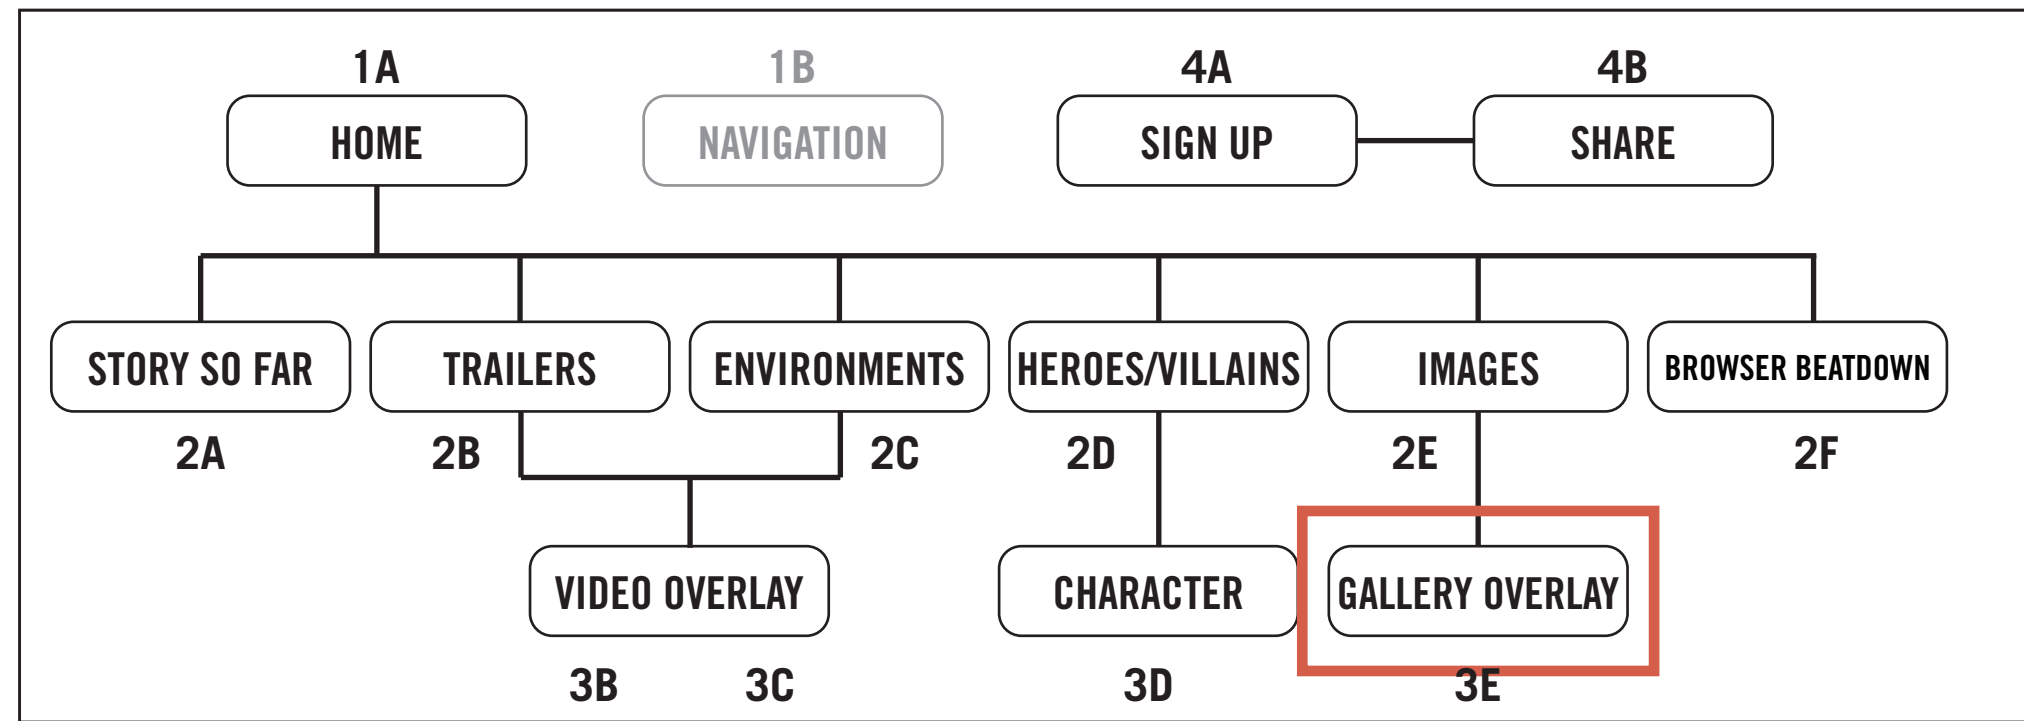

2D

HEROES & VILLAINS PAGE

Comic-book style list of characters.

SPECIFICATIONS

Open a character panel to expand it to full screen.
 Square grid is adaptable to add or remove characters.

3D

CHARACTER INFORMATION PAGE

Character information, stats, and special moves.

SPECIFICATIONS

Arrows or arrow keys move between characters.

“X” zooms back out to character page.

Choose thumbnail to play in the special moves screen.

2E

IMAGES PAGE

Comic-book style list of trailers.

SPECIFICATIONS

Select trailer to view.

3E

IMAGE OVERLAY

Image overlays and draws focus from the content behind.

SPECIFICATIONS

Use arrows or arrow keys to move between images.
 Share image to social media using buttons below viewer.
 Clicking "X" returns to main content.