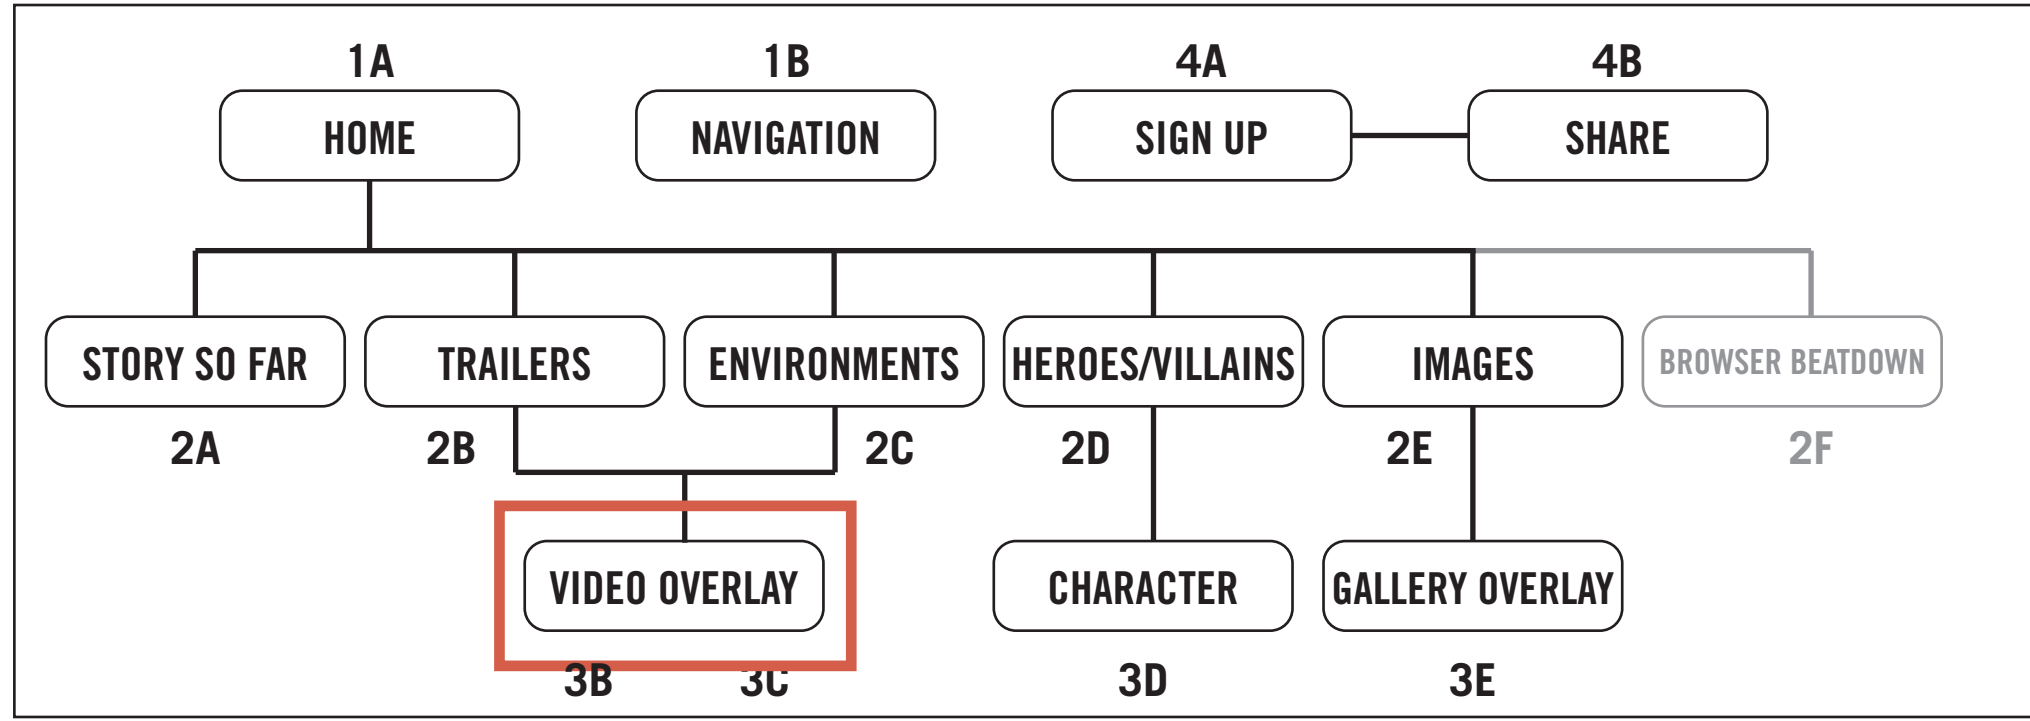

3B

TRAILER TAKEOVER

Standard mobile media player.

SPECIFICATIONS

Selected trailer plays.