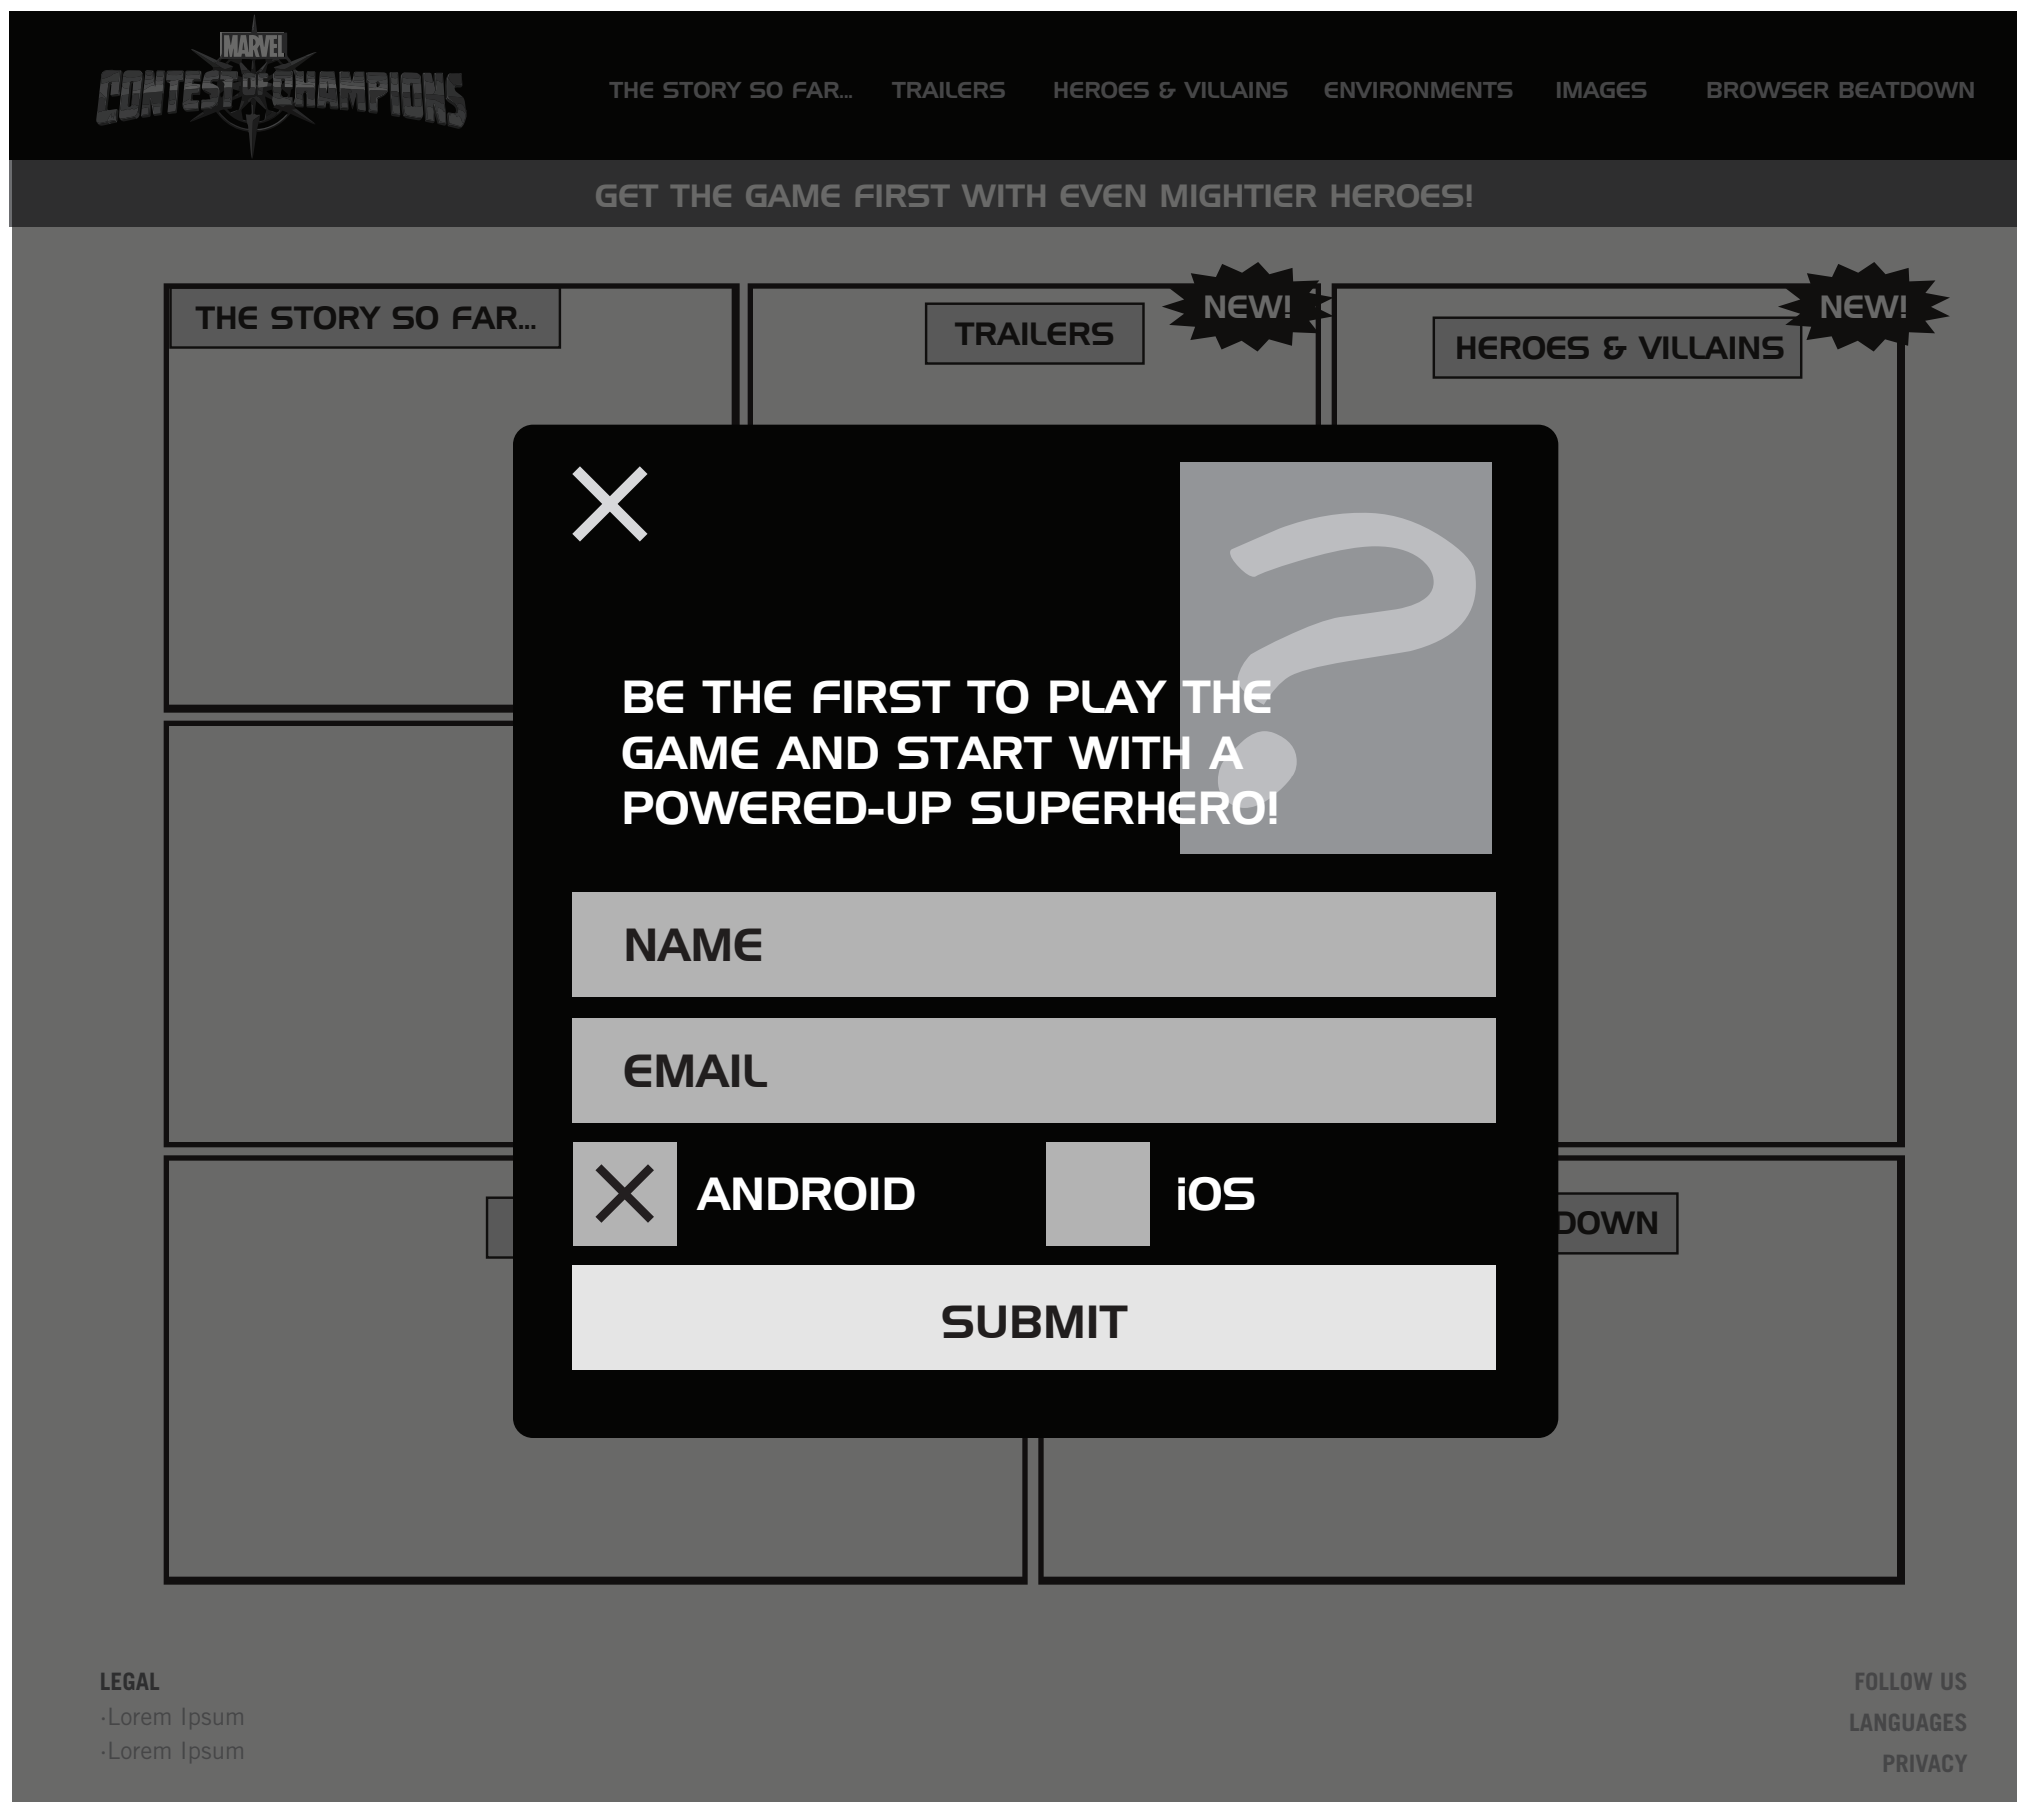

2F

BROWSER BEATDOWN PAGE

Comic-book style list of trailers.

SPECIFICATIONS

Select trailer to view.

4A

SIGN UP OVERLAY

Sign up form overlays and draws focus from the content behind.

SPECIFICATIONS

Enter name, email, and device OS to sign up for the game. The unlocked reward depends on the platform. Clicking "X" returns to main content.

4B

SHARE OVERLAY

After signing up, share your achievement with your networks.