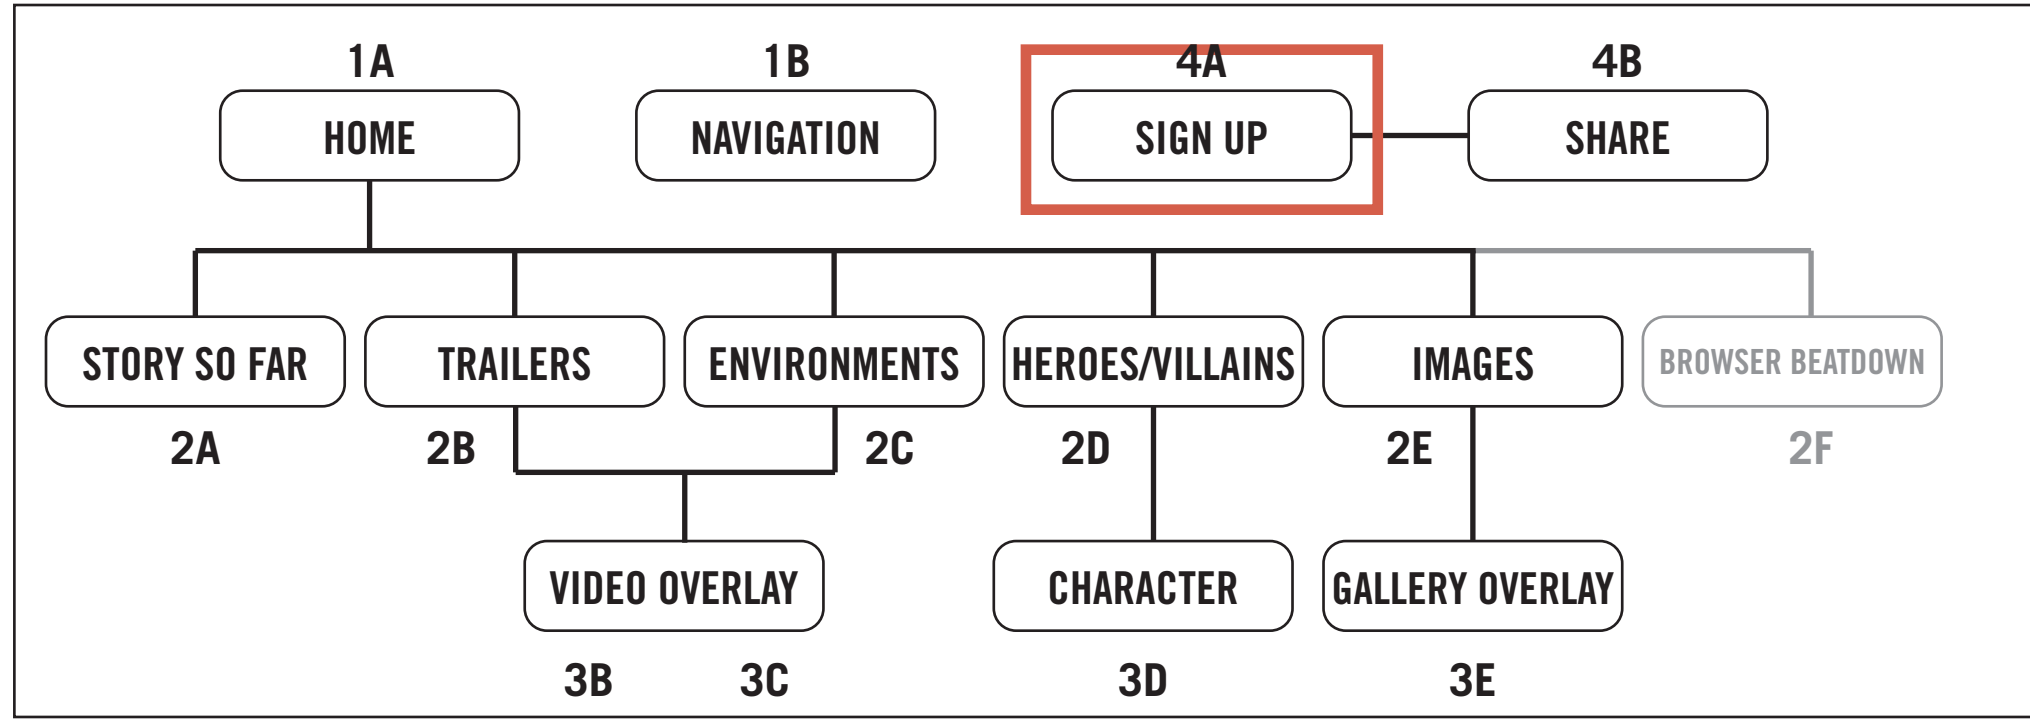

Comic-book style list of screenshots.

SPECIFICATIONS

Select image to view.

3E

IMAGE TAKEOVER

Standard mobile media viewer.

SPECIFICATIONS

Image is viewed in full-screen resolution.
Swipe to move between images.