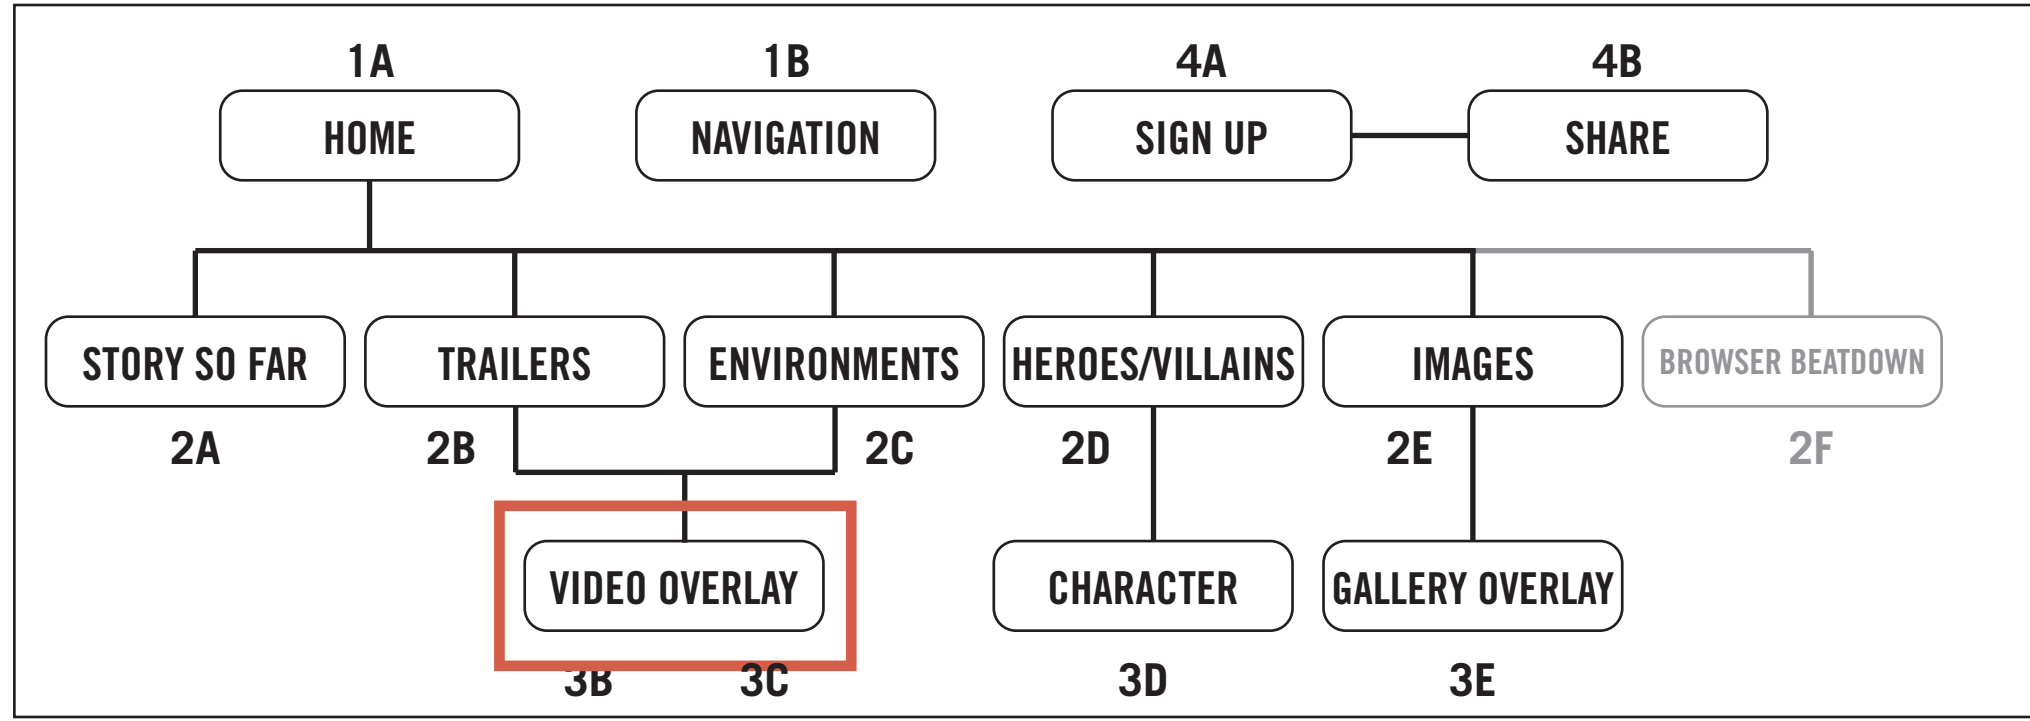

3C

ENVIRONMENT FLYTHROUGH TAKEOVER

Standard mobile media player.

SPECIFICATIONS

Selected video flythrough plays.