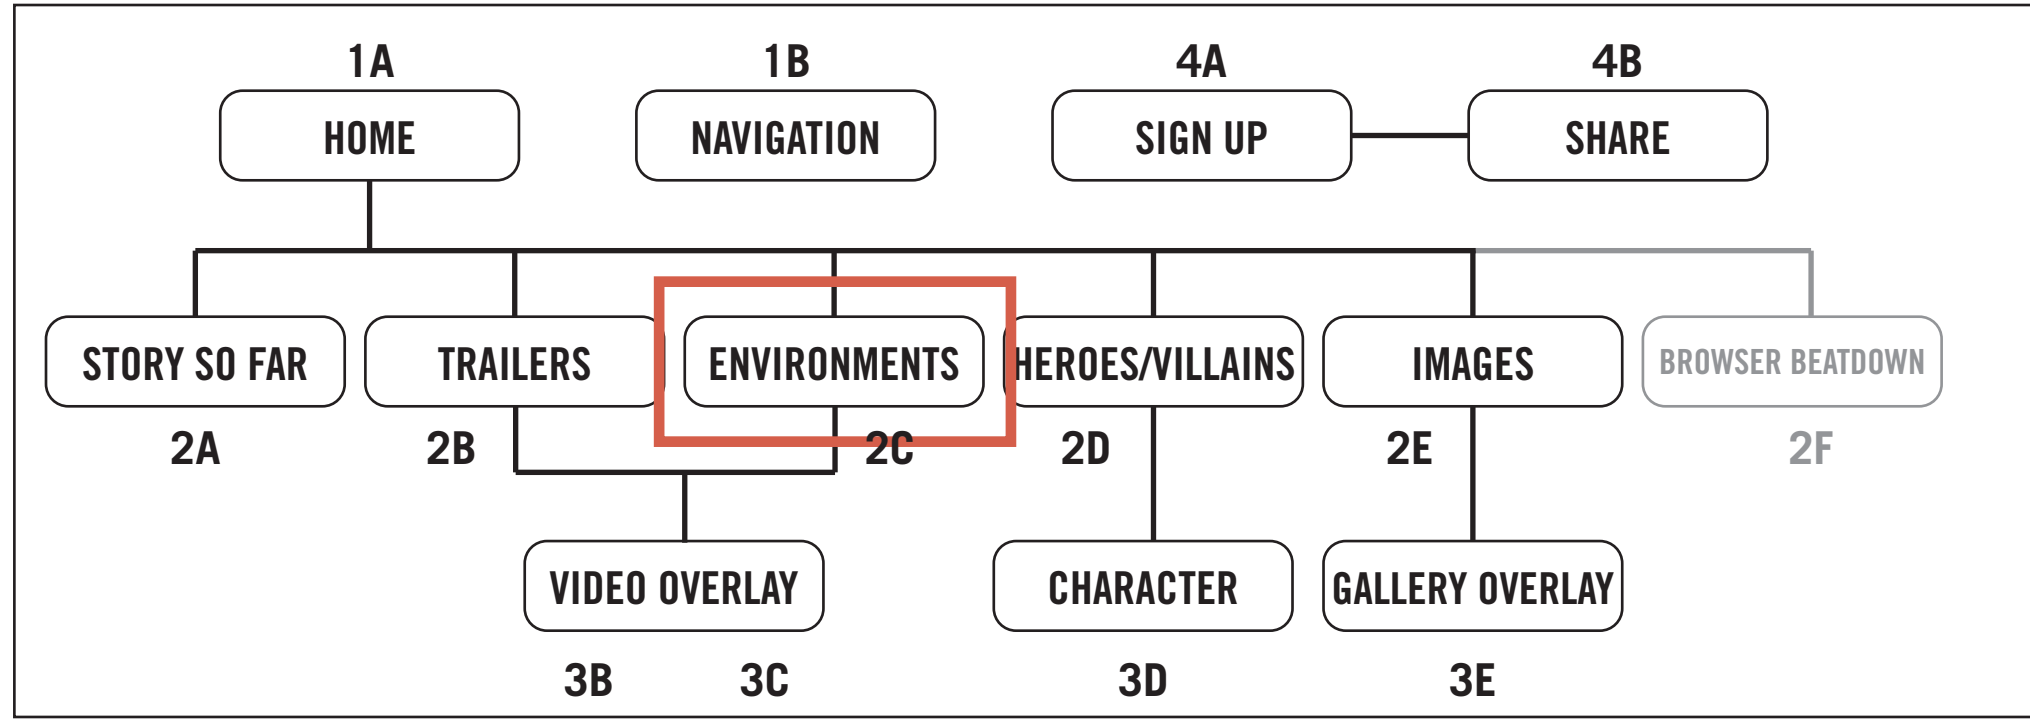

2C

ENVIRONMENTS PAGE

Comic-book style list of battle environments.

SPECIFICATIONS

Select environment to watch a video flythrough.