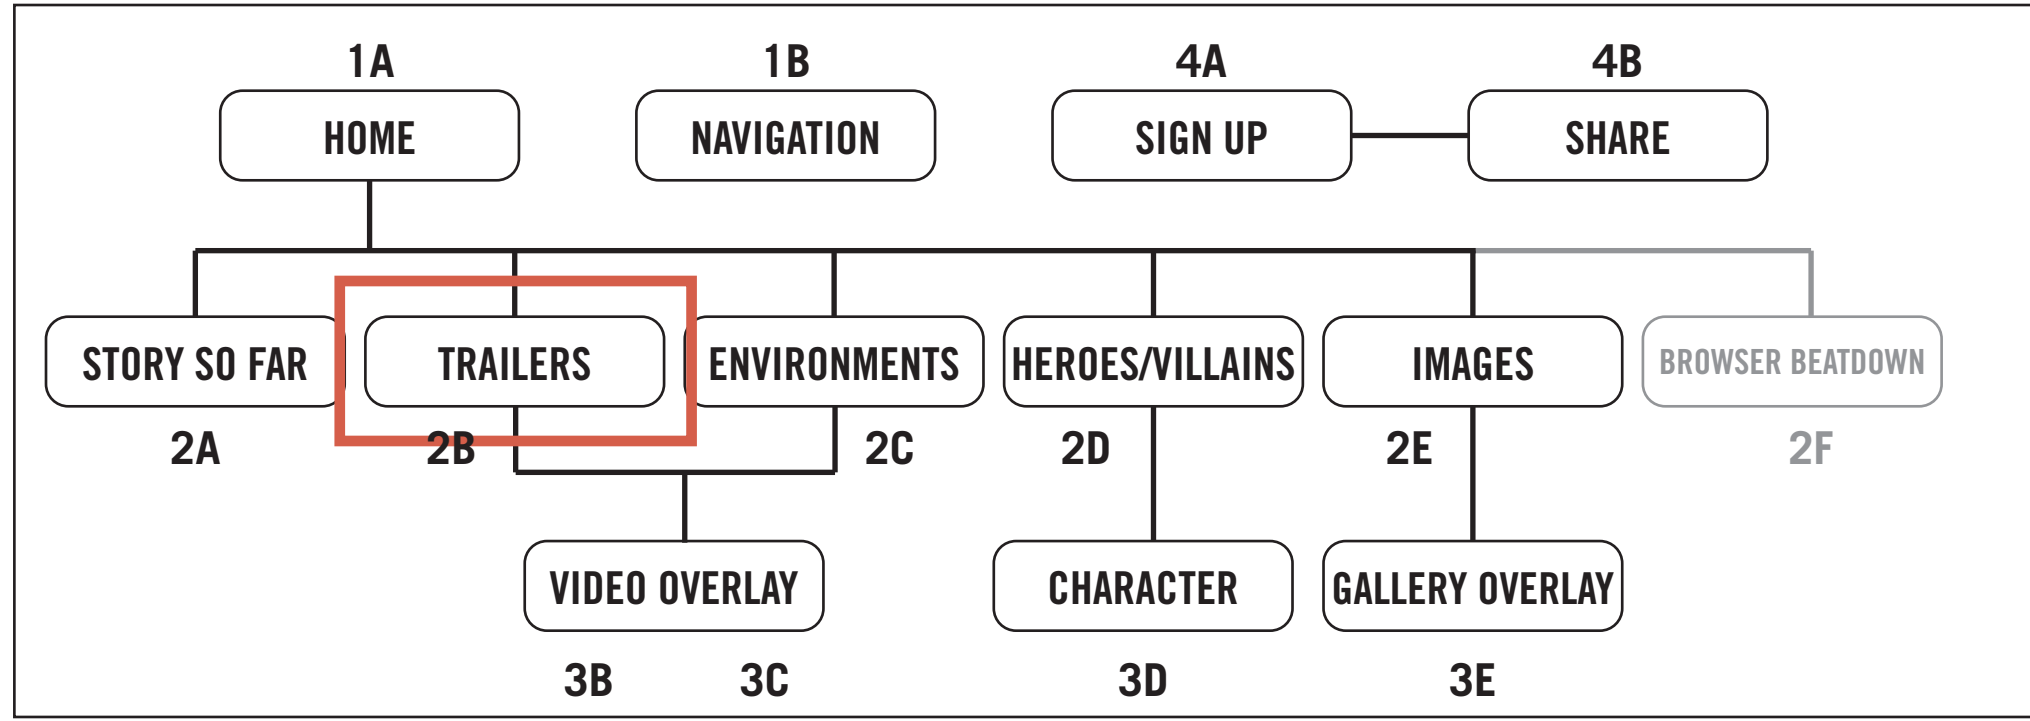

1A

HOME PAGE

Comic-book home page view.

SPECIFICATIONS

Panels act as navigation.
 Sign Up CTA sticks to bottom of screen.
 Sticky header contains link home and menu.

2A

STORY PAGE

Background story given in parallax comic panels.

1B

NAVIGATION MENU

Navigation overlay

SPECIFICATIONS

Content blurs into the background.
 Menu options appear above blurred content.
 X button returns to previous content.

2B

TRAILERS PAGE

Comic-book style list of trailers.

Comic-book style list of trailers.

SPECIFICATIONS

Select trailer to view.

3E

IMAGE OVERLAY

Image overlays and draws focus from the content behind.

SPECIFICATIONS

Use arrows or arrow keys to move between images.
 Share image to social media using buttons below viewer.
 Clicking "X" returns to main content.